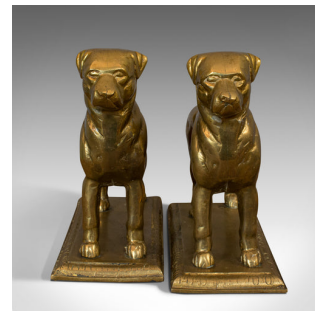

## Vintage Pair Of Decorative Dogs, Gilt Metal, Rottweiler, Doorstops, Fireside

### DESCRIPTION

Our Stock # 18.6725

This is a vintage pair of decorative dogs. An English, cast gilt metal figure of a Rottweiler well suited as doorstops or at the fireside, dating to the mid 20th century, circa 1950.

- Appealing, versatile pair of vintage dogs
- Displaying a desirable aged patina
- Cast gilt metal shows bright golden hues
- Casting shows an appreciable level of detail to the Rottweiler features
- The pair stood on tiered bases with decorative bands
- Ideally sized for door stop duty or eye-catching additions to the fireside