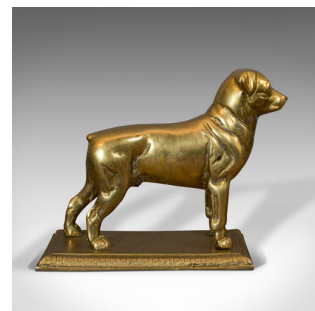

## Vintage Pair Of Decorative Dogs, Gilt Metal, Rottweiler, Doorstops, Fireside

### DESCRIPTION

Our Stock # 18.6725

This is a vintage pair of decorative dogs. An English, cast gilt metal figure of a Rottweiler well suited as doorstops or at the fireside, dating to the mid 20th century, circa 1950.

- Appealing, versatile pair of vintage dogs
- Displaying a desirable aged patina
- Cast gilt metal shows bright golden hues
- Casting shows an appreciable level of detail to the Rottweiler features
- The pair stood on tiered bases with decorative bands
- Ideally sized for door stop duty or eye-catching additions to the fireside