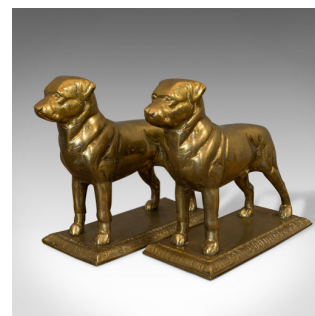

## Vintage Pair Of Decorative Dogs, Gilt Metal, Rottweiler, Doorstops, Fireside

### DESCRIPTION

Our Stock # 18.6725

This is a vintage pair of decorative dogs. An English, cast gilt metal figure of a Rottweiler well suited as doorstops or at the fireside, dating to the mid 20th century, circa 1950.

- Appealing, versatile pair of vintage dogs
- Displaying a desirable aged patina
- Cast gilt metal shows bright golden hues
- Casting shows an appreciable level of detail to the Rottweiler features
- The pair stood on tiered bases with decorative bands
- Ideally sized for door stop duty or eye-catching additions to the fireside