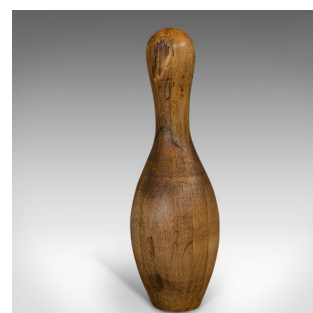

## Vintage Bowling Pin, American, Beech, Tenpin, Skittle, Mid 20th Century, 1940

**DESCRIPTION**

Our Stock # 18.6700

This is a vintage bowling pin. An American, beech decorative tenpin or skittle, dating to the mid-20th century, circa 1940.

- Transatlantic bowl-o-rama glamour
- Displays a desirable aged patina
- Select beech with fine grain interest
- Appealing, lithe shape with substantial heft
- Bottom finished with contrasting circular band

This is a lovely vintage American bowling pin. Delivered polished and ready for the home.

Search [London Fine for #18.6700](#), or scan the QR code for more photos and details

**DIMENSIONS**

Max Width: 10.5cm (4.25")