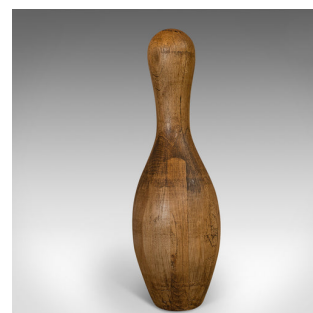

## Vintage Bowling Pin, American, Beech, Tenpin, Skittle, Mid 20th Century, 1940

**DESCRIPTION**

Our Stock # 18.6700

This is a vintage bowling pin. An American, beech decorative tenpin or skittle, dating to the mid-20th century, circa 1940.

- Transatlantic bowl-o-rama glamour
- Displays a desirable aged patina
- Select beech with fine grain interest
- Appealing, lithe shape with substantial heft
- Bottom finished with contrasting circular band

This is a lovely vintage American bowling pin. Delivered polished and ready for the home.

Search [London Fine for #18.6700](#), or scan the QR code for more photos and details

**DIMENSIONS**

Max Width: 10.5cm (4.25")