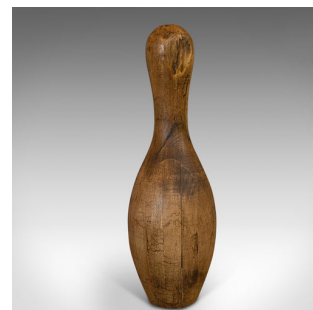

## Vintage Bowling Pin, American, Beech, Tenpin, Skittle, Mid 20th Century, 1940

**DESCRIPTION**

Our Stock # 18.6700

This is a vintage bowling pin. An American, beech decorative tenpin or skittle, dating to the mid-20th century, circa 1940.

- Transatlantic bowl-o-rama glamour
- Displays a desirable aged patina
- Select beech with fine grain interest
- Appealing, lithe shape with substantial heft
- Bottom finished with contrasting circular band

This is a lovely vintage American bowling pin. Delivered polished and ready for the home.

Search [London Fine for #18.6700](#), or scan the QR code for more photos and details

**DIMENSIONS**

Max Width: 10.5cm (4.25")