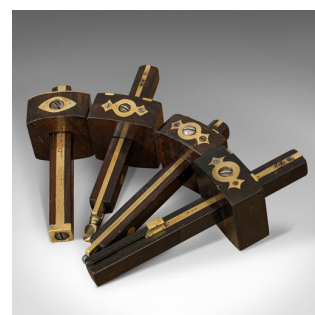

Set Of Vintage Mortise Gauges, Four, Rosewood, Brass, Carpenter's Tools, C.1950

DESCRIPTION

Our Stock # 18.6605

This is a set of vintage mortise gauges. 4 English, rosewood and brass carpenter's tools, dating to the mid 20th century, circa 1950.

- Fascinating mid-century craftsman's tools
- Displaying a desirable aged patina
- Rosewood shows fine grain interest
- Brass trim with appealing golden tones
- With maker's mark engravings to three of the gauges
- Henry & Co London, John Hall and F. Wallis respectively

This set of four vintage mortise gauges are quality mid-century woodworking tools, suitable for display or their original use. Delivered waxed, polished and ready for the home.

Search [London Fine for #18.6605](#), or scan the QR code for more photos and details

DIMENSIONS

Max Width: 6cm (2.25")
Max Depth: 6cm (2.25")
Max Height: 20cm (7.75")

LIST PRICE

£495.00