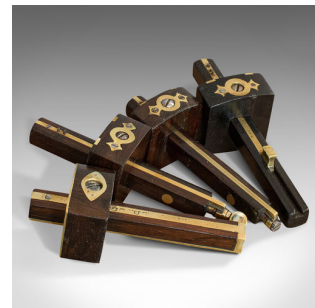

Set Of Vintage Mortise Gauges, Four, Rosewood, Brass, Carpenter's Tools, C.1950

DESCRIPTION

Our Stock # 18.6605

This is a set of vintage mortise gauges. 4 English, rosewood and brass carpenter's tools, dating to the mid 20th century, circa 1950.

- Fascinating mid-century craftsman's tools
- Displaying a desirable aged patina
- Rosewood shows fine grain interest
- Brass trim with appealing golden tones
- With maker's mark engravings to three of the gauges
- Henry & Co London, John Hall and F. Wallis respectively

This set of four vintage mortise gauges are quality mid-century woodworking tools, suitable for display or their original use. Delivered waxed, polished and ready for the home.

Search [London Fine for #18.6605](#), or scan the QR code for more photos and details

DIMENSIONS

Max Width: 6cm (2.25")
Max Depth: 6cm (2.25")
Max Height: 20cm (7.75")

LIST PRICE

£495.00