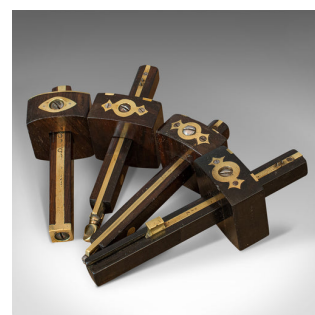

Set Of Vintage Mortise Gauges, Four, Rosewood, Brass, Carpenter's Tools, C.1950

DESCRIPTION

Our Stock # 18.6605
This is a set of vintage mortise gauges. 4 English, rosewood and brass carpenter's tools, dating to the mid 20th century, circa 1950.

- Fascinating mid-century craftsman's tools
- Displaying a desirable aged patina
- Rosewood shows fine grain interest
- Brass trim with appealing golden tones
- With maker's mark engravings to three of the gauges
- Henry & Co London, John Hall and F. Wallis respectively

This set of four vintage mortise gauges are quality mid-century woodworking tools, suitable for display or their original use. Delivered waxed, polished and ready for the home.

Search [London Fine for #18.6605](#), or scan the QR code for more photos and details

DIMENSIONS

Max Width: 6cm (2.25")
Max Depth: 6cm (2.25")
Max Height: 20cm (7.75")

LIST PRICE

£495.00