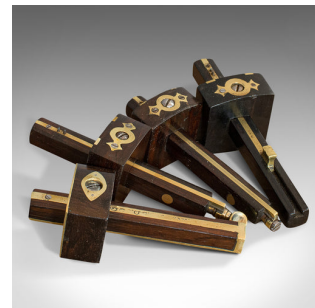

Set Of Vintage Mortise Gauges, Four, Rosewood, Brass, Carpenter's Tools, C.1950

DESCRIPTION

Our Stock # 18.6605
This is a set of vintage mortise gauges. 4 English, rosewood and brass carpenter's tools, dating to the mid 20th century, circa 1950.

- Fascinating mid-century craftsman's tools
- Displaying a desirable aged patina
- Rosewood shows fine grain interest
- Brass trim with appealing golden tones
- With maker's mark engravings to three of the gauges
- Henry & Co London, John Hall and F. Wallis respectively

This set of four vintage mortise gauges are quality mid-century woodworking tools, suitable for display or their original use. Delivered waxed, polished and ready for the home.

Search [London Fine for #18.6605](#), or scan the QR code for more photos and details

DIMENSIONS

Max Width: 6cm (2.25")
Max Depth: 6cm (2.25")
Max Height: 20cm (7.75")

LIST PRICE

£495.00