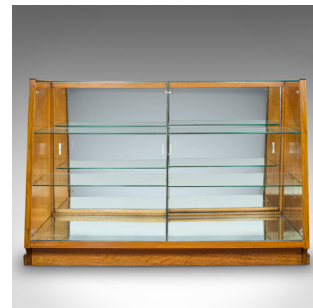

Vintage Retail Display Cabinet, Haberdashery, Shop, Showcase, Art Deco, C.1930

**DESCRIPTION**

Our Stock # 18.6651

This is a vintage retail display cabinet. An English, oak and glass haberdashery or shop showcase, dating to the Art Deco period, circa 1930.

- Pleasingly shaped, bright display cabinet
- Displaying a desirable aged patina
- Oak veneer shows rich colour and fine grain interest
- Original glass plate to front in good order
- Upper glass surface marked with scratches consistent with historic retail use
- Arranged as a quartet of removable shelves arranged in two pairs
- Mirror base and door interiors adds to the depth and brightness of the showcase
- Green painted sliding doors with etched recess pulls
- Attractive angled glass front with pleasingly arched corners at the lower valance

This is an eye-catching vintage display cabinet, ideally suited to the retail shop environment and benefits from the Art Deco period craftsmanship. Solid joints and construction, delivered waxed, polished and ready for the home.

Search [London Fine for #18.6651](#) , or scan the QR code for more photos and details

**DIMENSIONS**

Max Width: 137cm (54")  
Max Depth: 60.5cm (23.75")  
Max Height: 92cm (36.25")