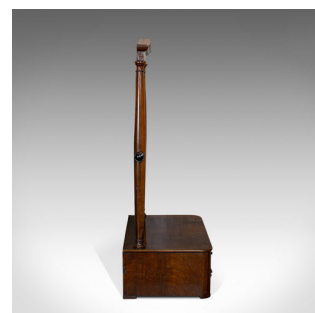

Antique Toilet Mirror, English, Walnut, Vanity, Empire Style, Victorian, C.1880

**DESCRIPTION**

Our Stock # 18.6628  
This is an antique toilet mirror. An English, walnut vanity mirror in Empire style, dating to the Victorian period, circa 1880.

- Attractive example of the Empire style
- Displays a desirable aged patina
- Select walnut shows fine grain interest
- Mirror plate with desirable, light foxing
- The apex surmount supported by turned spindles
- Mirror frame benefits from ebonised quarter blocks
- Inlaid gold tooling adds appealing detail to the frame
- Round, ebonised adjustment knobs to each side
- The pedestal unit arranged as a pair of drawers
- Dressed with delightful small metal pulls
- An inset, brass lined lock to the upper drawer – key absent

Search [London Fine for #18.6628](#) , or scan the QR code for more photos and details

**DIMENSIONS**

Max Width: 58cm (22.75")  
Max Depth: 32cm (12.5")  
Max Height: 91cm (35.75")  
Mirror Plate Width: 33.5cm (13.25")  
Mirror Plate Height: 53.5cm (21")