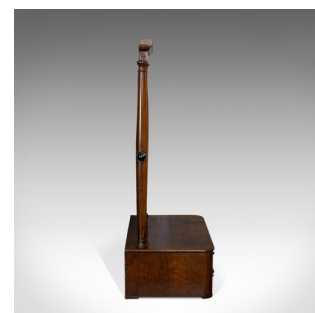

Antique Toilet Mirror, English, Walnut, Vanity, Empire Style, Victorian, C.1880

**DESCRIPTION**

Our Stock # 18.6628

This is an antique toilet mirror. An English, walnut vanity mirror in Empire style, dating to the Victorian period, circa 1880.

- Attractive example of the Empire style
- Displays a desirable aged patina
- Select walnut shows fine grain interest
- Mirror plate with desirable, light foxing
- The apex surmount supported by turned spindles
- Mirror frame benefits from ebonised quarter blocks
- Inlaid gold tooling adds appealing detail to the frame
- Round, ebonised adjustment knobs to each side
- The pedestal unit arranged as a pair of drawers
- Dressed with delightful small metal pulls
- An inset, brass lined lock to the upper drawer – key absent

Search [London Fine for #18.6628](#) , or scan the QR code for more photos and details

**DIMENSIONS**

- Max Width: 58cm (22.75")
- Max Depth: 32cm (12.5")
- Max Height: 91cm (35.75")
- Mirror Plate Width: 33.5cm (13.25")
- Mirror Plate Height: 53.5cm (21")