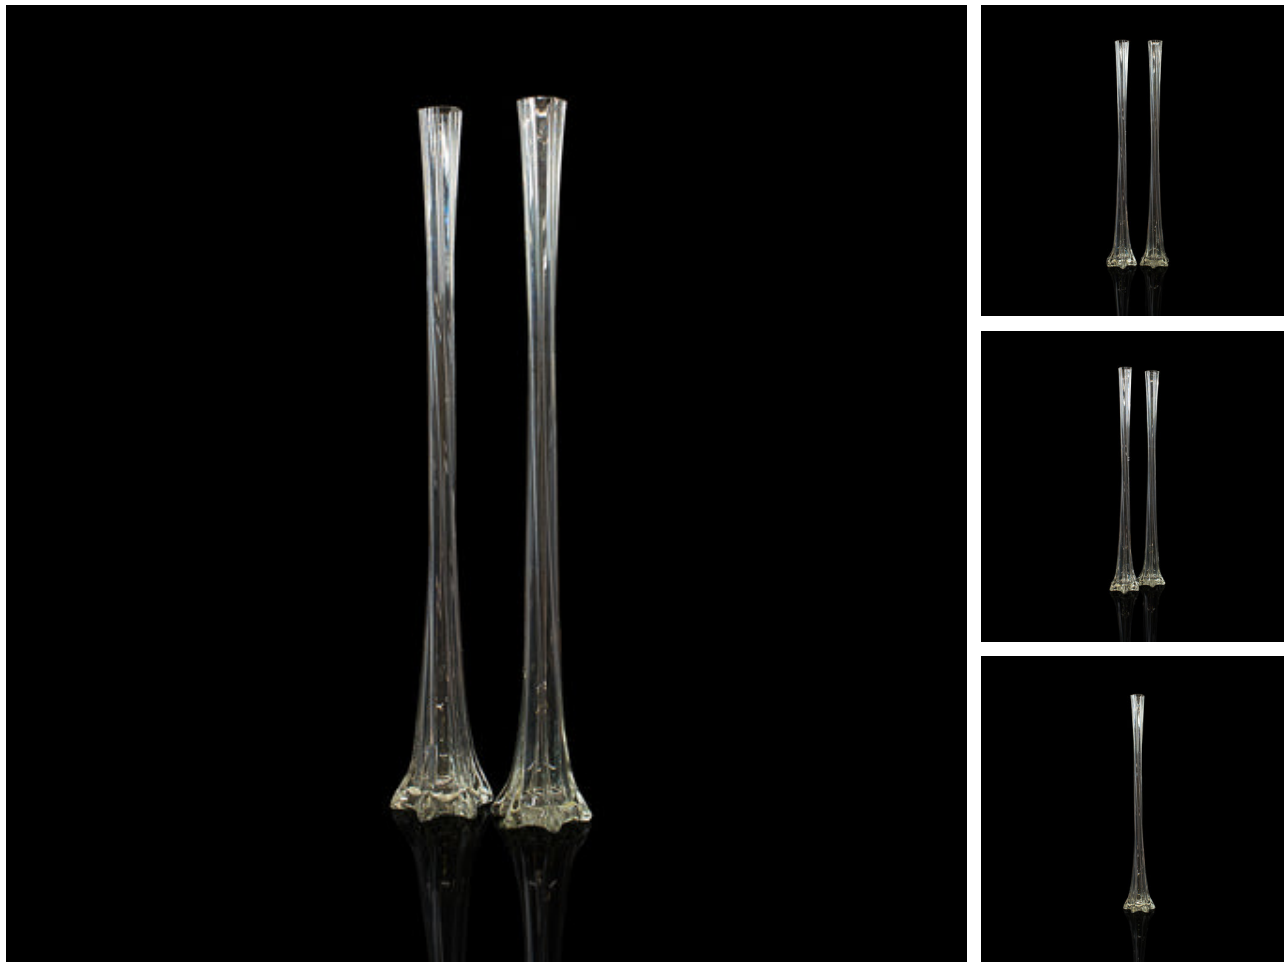

Vintage Pair of Gladioli Vases, French, Glass, Tall, Fluted Vase, Circa 1970

**DESCRIPTION**

Our Stock # 18.6744

This is a vintage pair of gladioli vases. A French, glass tall fluted vase, dating to the mid 20th century, circa 1970.

- Elegant French glassware
- Displaying a desirable aged patina
- Blown glass in good order throughout
- Fine fluting with a gentle twist stem
- Standing on a hexagonal curved base

This is an attractive pair of gladioli vases, with bright French glass and a useful height for long-stem flowers. Sure to brighten any room and enhance a floral display. Delivered polished and ready for the home.

Search [London Fine for #18.6744](#) , or scan the QR code for more photos and details

DIMENSIONS

Max Width: 13cm (5")

Max Depth: 13cm (5")

Max Height: 91cm (35.75")