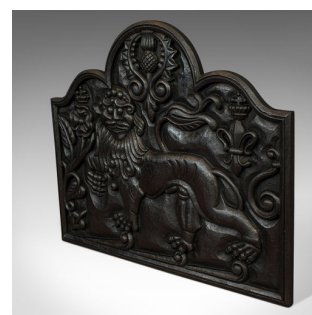

Antique Fireback, English, Cast Iron, Decorative Fireplace, Victorian, C.1900

**DESCRIPTION**

Our Stock # 18.6733

This is an antique fireback. An English, cast iron decorative fireplace back, dating to the Victorian period, circa 1900.

- Ornate cast fire back
- Displays a desirable aged patina
- Graphite finish in good consistent order throughout
- Pleasingly heavy iron with a thickness of 2.5cm (1")
- Copious decoration to the fascia
- Proud lion masque set within a foliate scene
- Thistle with scrolled detail to the centre, with heraldic fleur-de-lys to the side

This is a charming antique fireback, with great detail and colour. Delivered polished and ready for the fireplace.

Search [London Fine for #18.6733](#) , or scan the QR code for more photos and details

**DIMENSIONS**

Max Width: 75.5cm (29.75")

Max Depth: 2.5cm (1")

Max Height: 63cm (24.75")