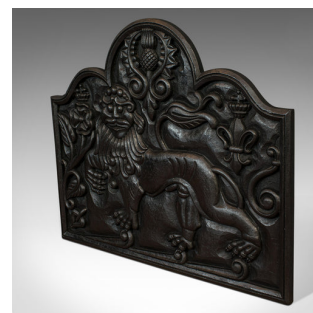

Antique Fireback, English, Cast Iron, Decorative Fireplace, Victorian, C.1900

**DESCRIPTION**

Our Stock # 18.6733

This is an antique fireback. An English, cast iron decorative fireplace back, dating to the Victorian period, circa 1900.

- Ornate cast fire back
- Displays a desirable aged patina
- Graphite finish in good consistent order throughout
- Pleasingly heavy iron with a thickness of 2.5cm (1")
- Copious decoration to the fascia
- Proud lion masque set within a foliate scene
- Thistle with scrolled detail to the centre, with heraldic fleur-de-lys to the side

This is a charming antique fireback, with great detail and colour. Delivered polished and ready for the fireplace.

Search [London Fine for #18.6733](#), or scan the QR code for more photos and details

DIMENSIONS