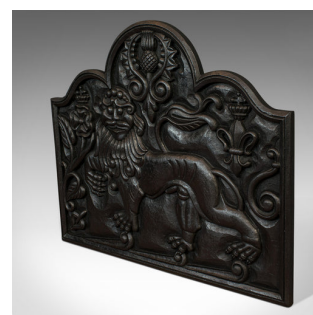

Antique Fireback, English, Cast Iron, Decorative Fireplace, Victorian, C.1900

**DESCRIPTION**

Our Stock # 18.6733

This is an antique fireback. An English, cast iron decorative fireplace back, dating to the Victorian period, circa 1900.

- Ornate cast fire back
- Displays a desirable aged patina
- Graphite finish in good consistent order throughout
- Pleasingly heavy iron with a thickness of 2.5cm (1")
- Copious decoration to the fascia
- Proud lion masque set within a foliate scene
- Thistle with scrolled detail to the centre, with heraldic fleur-de-lys to the side

This is a charming antique fireback, with great detail and colour. Delivered polished and ready for the fireplace.

Search [London Fine for #18.6733](#) , or scan the QR code for more photos and details

**DIMENSIONS**

Max Width: 75.5cm (29.75")

Max Depth: 2.5cm (1")

Max Height: 63cm (24.75")