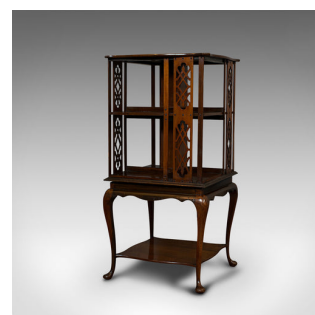

Antique Revolving Library, English, Walnut, Bookcase Table, Edwardian, C.1910

**DESCRIPTION**

Our Stock # 18.6765

This is an antique revolving library. An English, walnut bookcase table, dating to the Edwardian period, circa 1910.

- Impressive, ornate bookcase
- Displays a desirable aged patina
- Select walnut resplendent with fine grain interest
- Rich, deep russet hues to the wax polish finish
- The bookcase upper rotates smoothly around its central axis
- Four generously sized book recesses with a width of 23cm (9")
- Attractive, pierced fretwork carving to each corner
- Lower table presented with a lovingly carved, shaped apron
- Stretcher shelf ideal for small display objects
- Raised upon four, sinuous cabriole legs with pad feet

Search [London Fine for #18.6765](#), or scan the QR code for more photos and details

**DIMENSIONS**

- Max Width: 42.5cm (16.75")
- Max Depth: 42.5cm (16.75")
- Max Height: 87cm (34.25")
- Shelf Width: 23cm (9")
- Shelf Depth: 14cm (5.5")
- Upper Recess Height: 19cm (7.5")
- Lower Recess Height: 23cm (9")