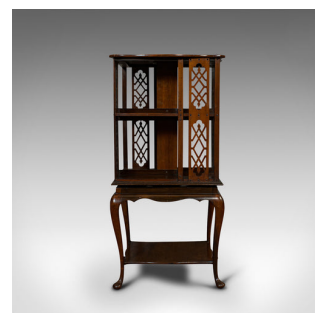

Antique Revolving Library, English, Walnut, Bookcase Table, Edwardian, C.1910

**DESCRIPTION**

Our Stock # 18.6765

This is an antique revolving library. An English, walnut bookcase table, dating to the Edwardian period, circa 1910.

- Impressive, ornate bookcase
- Displays a desirable aged patina
- Select walnut resplendent with fine grain interest
- Rich, deep russet hues to the wax polish finish
- The bookcase upper rotates smoothly around its central axis
- Four generously sized book recesses with a width of 23cm (9")
- Attractive, pierced fretwork carving to each corner
- Lower table presented with a lovingly carved, shaped apron
- Stretcher shelf ideal for small display objects
- Raised upon four, sinuous cabriole legs with pad feet

Search [London Fine for #18.6765](#), or scan the QR code for more photos and details

**DIMENSIONS**

- Max Width: 42.5cm (16.75")
- Max Depth: 42.5cm (16.75")
- Max Height: 87cm (34.25")
- Shelf Width: 23cm (9")
- Shelf Depth: 14cm (5.5")
- Upper Recess Height: 19cm (7.5")
- Lower Recess Height: 23cm (9")