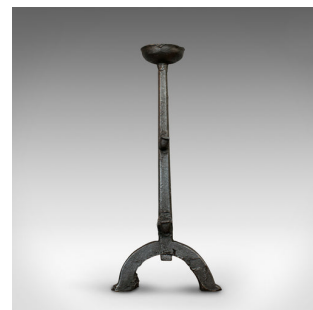

Large, Antique Decorative Andiron, Iron, Fireside, Firedog, Candle, Georgian

DESCRIPTION

Our Stock # 18.6802

This is a large antique decorative andiron. An English, cast iron fireside firedog or candle stand, dating to the Georgian period, circa 1800.

- Classic Georgian fireside interest
- Displays a desirable aged patina
- Cast iron in good order with light wear commensurate with age
- Good consistent colour to the graphite finish
- Useful candle tray with a diameter of 12.5cm (5")
- Square rear leg with rising profile
- Raised on delightfully arched front legs

This is a charming antique decorative andiron, ideal for the larger fireplace as a period candle holder. Delivered polished and ready for the home.

Search [London Fine for #18.6802](#) , or scan the QR code for more photos and details

DIMENSIONS

Max Width: 33.5cm (13.25")

Max Depth: 58.5cm (23")

Max Height: 75cm (29.5")

LIST PRICE

£345.00