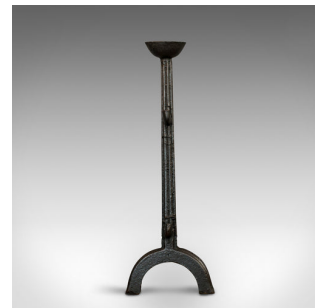

Large Antique Decorative Firedog, Iron, Fireplace, Andiron, Candle, Georgian

DESCRIPTION

Our Stock # 18.6803

This is a large antique decorative firedog. An English, cast iron fireplace andiron, ideal for large candles, dating to the Georgian period, circa 1800.

- Appealing fireside decor
- Displays a desirable aged patina
- Georgian cast iron in good order
- Finished in good, consistent graphite tones throughout
- Suitable to display candles with a diameter of up to 10.5cm (4.25")
- The single rear arm with braced leg
- Pleasingly arched, short front legs with gently splayed toes

This is an attractive antique decorative firedog. Ideally suited to gracing a larger fireplace, this Georgian andiron would make for an elegant candle stand. Delivered polished and ready for the home.

Search [London Fine for #18.6803](#), or scan the QR code for more photos and details

DIMENSIONS

Max Width: 27.5cm (10.75")

Max Depth: 50cm (19.75")

Max Height: 77.5cm (30.5")

LIST PRICE

£365.00