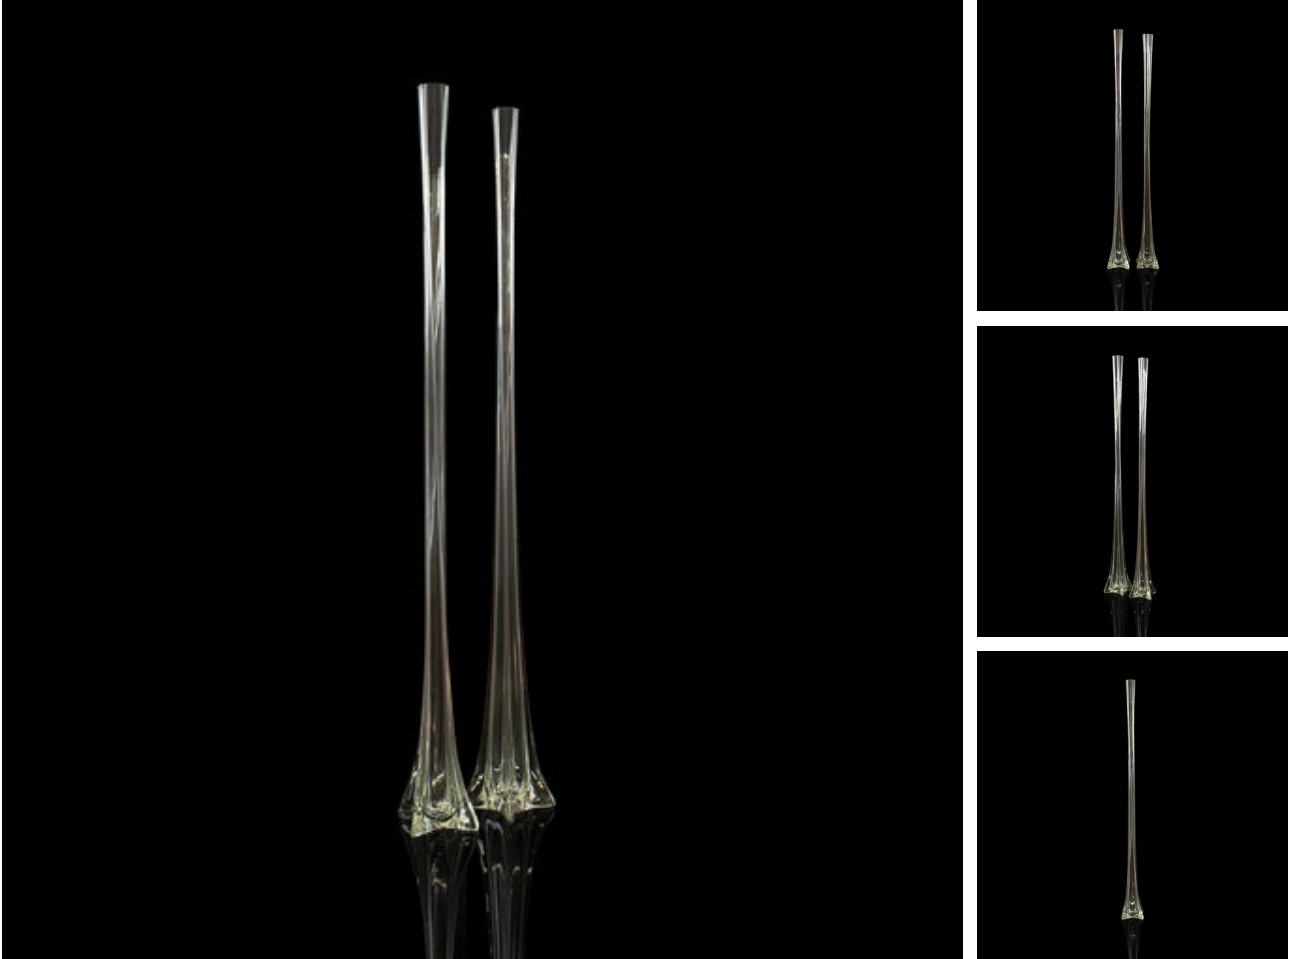

Set Of 2, Tall, Vintage Flower Vases, French, Glass, Gladioli, Iris, Centrepiece

**DESCRIPTION**

Our Stock # 18.6746

This is a set of two, tall vintage flower vases. A French, glass gladioli or iris centrepiece vase, dating to the late 20th century, circa 1970.

- Elegantly shaped, tall display vases
- Displaying a desirable aged patina
- French glass in good order throughout
- Almost a pair, with one standing at 3cm taller
- Tall, fluted vase with twisting forms
- Rising from a broad, four pointed base

This is an attractive set of 2 vintage flower vases, with fine French glass and generous size. Ideal for the fireplace or as a table centrepiece. Delivered polished and ready for the home.

Search [London Fine for #18.6746](#) , or scan the QR code for more photos and details

DIMENSIONS

Max Width: 12cm (4.75")

Max Depth: 12cm (4.75")

Max Height: 122cm (48")

Second Vase Width: 12cm (4.75")

Second Vase Depth: 12cm (4.75")

Second Vase Height: 119cm (46.75")

LIST PRICE