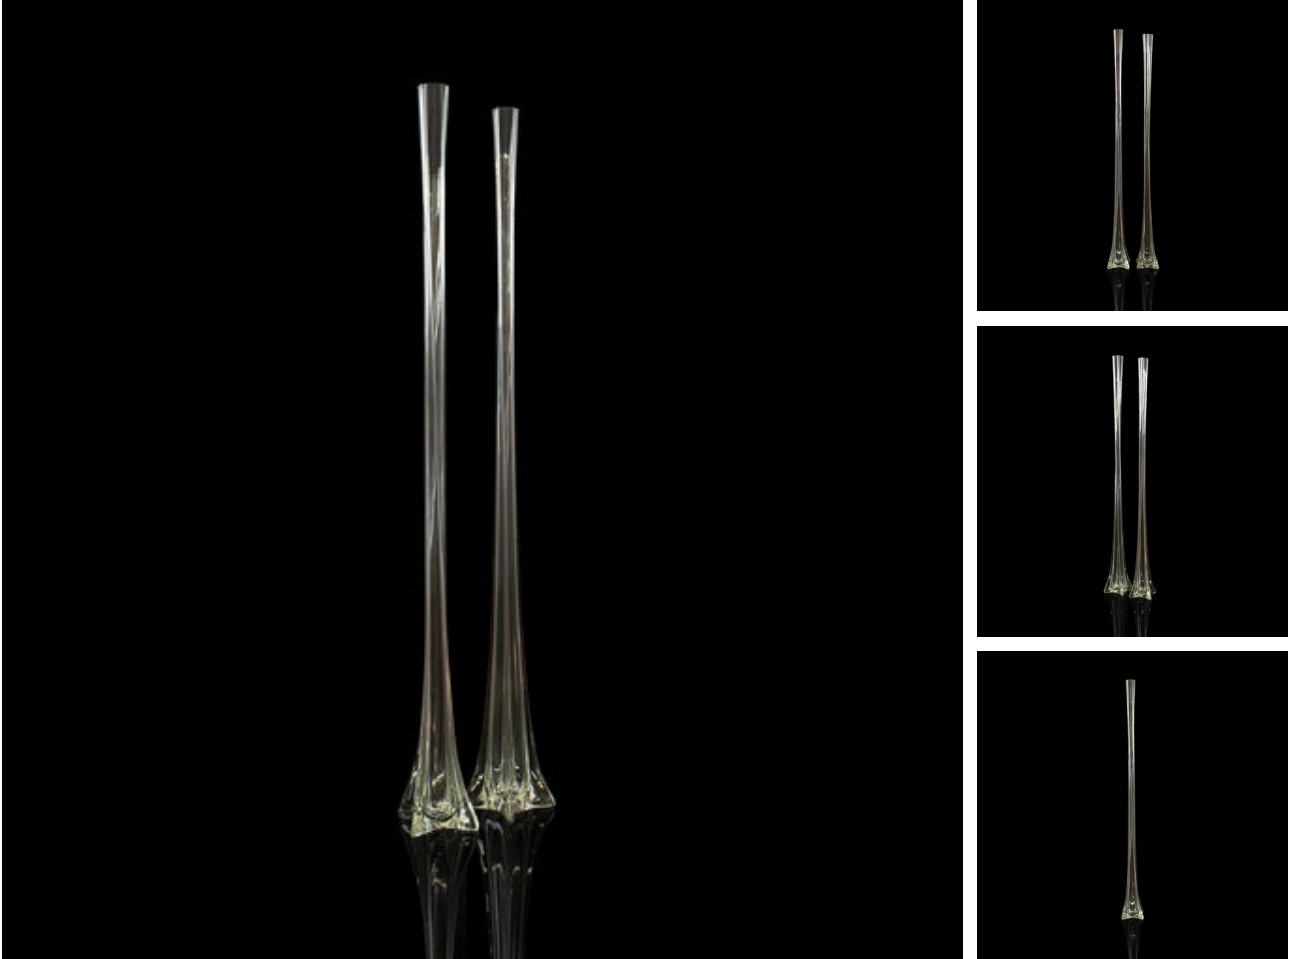

Set Of 2, Tall, Vintage Flower Vases, French, Glass, Gladioli, Iris, Centrepiece

DESCRIPTION

Our Stock # 18.6746

This is a set of two, tall vintage flower vases. A French, glass gladioli or iris centrepiece vase, dating to the late 20th century, circa 1970.

- Elegantly shaped, tall display vases
- Displaying a desirable aged patina
- French glass in good order throughout
- Almost a pair, with one standing at 3cm taller
- Tall, fluted vase with twisting forms
- Rising from a broad, four pointed base

This is an attractive set of 2 vintage flower vases, with fine French glass and generous size. Ideal for the fireplace or as a table centrepiece. Delivered polished and ready for the home.

Search [London Fine for #18.6746](#) , or scan the QR code for more photos and details

DIMENSIONS

Max Width: 12cm (4.75")
 Max Depth: 12cm (4.75")
 Max Height: 122cm (48")
 Second Vase Width: 12cm (4.75")
 Second Vase Depth: 12cm (4.75")
 Second Vase Height: 119cm (46.75")

LIST PRICE

£525.00