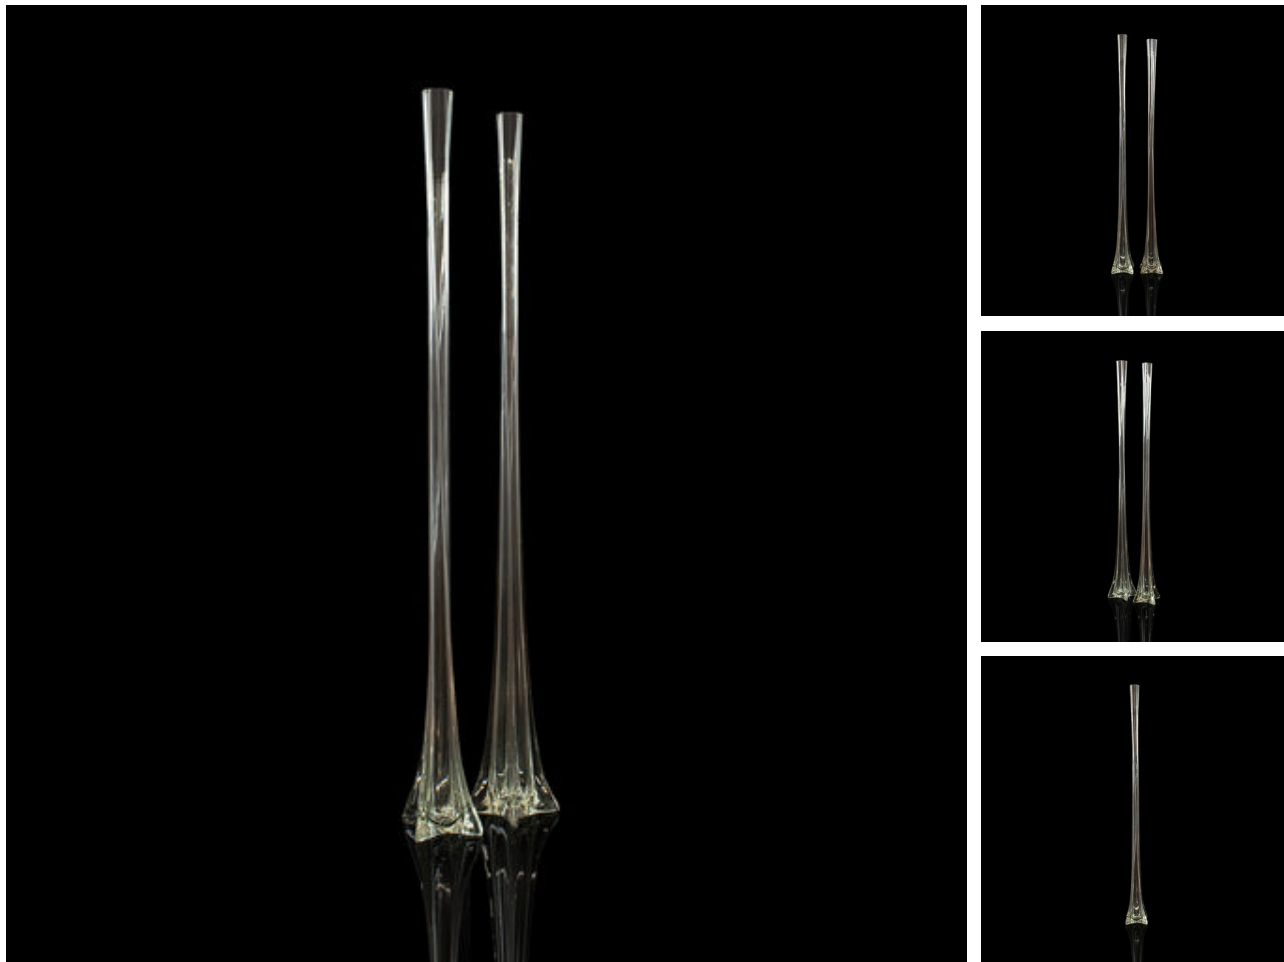

## Set Of 2, Tall, Vintage Flower Vases, French, Glass, Gladioli, Iris, Centrepiece

### DESCRIPTION

Our Stock # 18.6746

This is a set of two, tall vintage flower vases. A French, glass gladioli or iris centrepiece vase, dating to the late 20th century, circa 1970.

- Elegantly shaped, tall display vases
- Displaying a desirable aged patina
- French glass in good order throughout
- Almost a pair, with one standing at 3cm taller
- Tall, fluted vase with twisting forms
- Rising from a broad, four pointed base

This is an attractive set of 2 vintage flower vases, with fine French glass and generous size. Ideal for the fireplace or as a table centrepiece. Delivered polished and ready for the home.

Search [London Fine for #18.6746](#) , or scan the QR code for more photos and details

### DIMENSIONS

Max Width: 12cm (4.75")  
 Max Depth: 12cm (4.75")  
 Max Height: 122cm (48")  
 Second Vase Width: 12cm (4.75")  
 Second Vase Depth: 12cm (4.75")  
 Second Vase Height: 119cm (46.75")