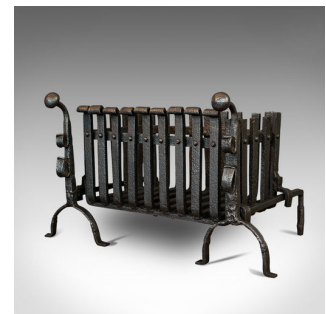

Antique Fire Basket, Andirons, Cast Iron, Fireside, Grate, Fire Dogs, Victorian

DESCRIPTION

Our Stock # 18.6805

This is an antique fire basket with andirons. An English, cast iron fireside set with grate and fire dogs, dating to the Victorian period, circa 1900.

- Furnish the hearth with Victorian appeal
- Displaying a desirable aged patina
- Cast and wrought iron craftsmanship with desirable ageing
- Presenting a consistent, quality graphite finish
- The fire basket with a scroll top front fascia
- Brackets to the base for resting upon the sturdy andirons
- Fire dogs replete with spit rests – ideal for warming pots or as a rotisserie
- Standing upon charming arched front legs with a straight rear

This is an antique fire basket set, with Victorian fireplace appeal. Delivered polished and ready for the home.

Search [London Fine for #18.6805](#), or scan the QR code for more photos and details

DIMENSIONS