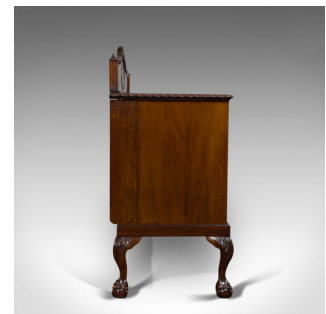

Antique Regency Revival Sideboard, English, Flame Mahogany, Victorian, C.1900

DESCRIPTION

Our Stock # 18.6656

This is an antique Regency revival sideboard. An English, flame mahogany dresser cabinet, dating to the late Victorian period, circa 1900.

- Quality piece of furniture with Regency revival taste
- Displays a desirable aged patina – light sun markings to upper surface
- Flame mahogany presents wonderful grain interest
- The radiant colours of russet hues shine through the wax polish finish
- Elegant, shaped back rest with foliate carved surmount above an oval field panel
- Attractive pattern carving decorates the dresser top edge
- Arranged as a useful pair of wide drawers over two cabinets below
- Repetition of the oval motif to the central fascia in contrasting hues
- Drawer fronts dressed with brass drop handles with floral back plates
- Cabinet doors with working inset, brass lined locks – key present
- The doors set off with quality beaded shield forms

Search [London Fine for #18.6656](#) , or scan the QR code for more photos and details

DIMENSIONS

Max Width: 168cm (66.25")
 Max Depth: 57cm (22.5")
 Max Height: 125.5cm (49.5")
 Sideboard Height: 96.5cm (38")