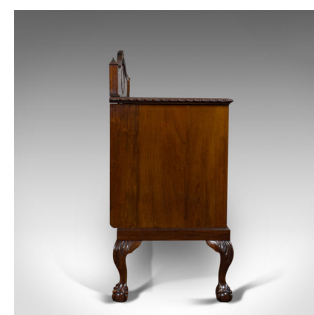

Antique Regency Revival Sideboard, English, Flame Mahogany, Victorian, C.1900

DESCRIPTION

Our Stock # 18.6656

This is an antique Regency revival sideboard. An English, flame mahogany dresser cabinet, dating to the late Victorian period, circa 1900.

- Quality piece of furniture with Regency revival taste
- Displays a desirable aged patina – light sun markings to upper surface
- Flame mahogany presents wonderful grain interest
- The radiant colours of russet hues shine through the wax polish finish
- Elegant, shaped back rest with foliate carved surmount above an oval field panel
- Attractive pattern carving decorates the dresser top edge
- Arranged as a useful pair of wide drawers over two cabinets below
- Repetition of the oval motif to the central fascia in contrasting hues
- Drawer fronts dressed with brass drop handles with floral back plates
- Cabinet doors with working inset, brass lined locks – key present
- The doors set off with quality beaded shield forms

Search [London Fine for #18.6656](#) , or scan the QR code for more photos and details

DIMENSIONS

Max Width: 168cm (66.25")
 Max Depth: 57cm (22.5")
 Max Height: 125.5cm (49.5")
 Sideboard Height: 96.5cm (38")