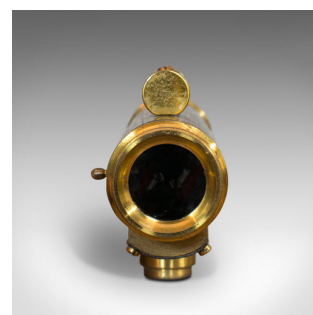

Vintage Sight Level, English, Brass, Handheld Surveyor's Instrument, Circa 1930

**DESCRIPTION**

Our Stock # 18.6866

This is a vintage sight level. An English, brass handheld surveyor's instrument, dating to the early 20th century, circa 1930.

- Appealing polished finish to this period instrument
- Displays a desirable aged patina
- Polished brass primary barrel beams with golden tones
- Clear, bright glass objective in good order
- Barrel-style spirit level above
- Flared eye-cup to rear with fine knurled detail to circumference
- Adjustable horizontal level platform with vernier and tripod mount
- Small wooden carry case with later label

This is an attractive vintage sight level, ideal for collectors of scientific instruments or as a desk ornament. Delivered polished and ready for the home.

Search [London Fine for #18.6866](#) , or scan the QR code for more photos and details