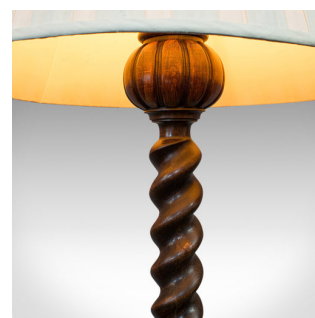

Tall Vintage Standard Lamp, English, Beech, Light, Wine Table, Art Deco, C.1950

DESCRIPTION

Our Stock # 18.6888

This is a tall, vintage standard lamp. An English, solid beech room light with wine table, dating to the late Art Deco period, circa 1950.

- Grand size and superb craftsmanship
- Displays a desirable aged patina
- Solid beech shows fine grain interest and wisps of medullary rays
- Impressive carved detail and quality wax polish finish
- Light unit supported by an impressive barley twist column
- Column emerges from a broad carved acanthus bulb
- Small wine or side table adds further appeal with foliate borders
- Includes quality linen-fold cream lamp shade
- Acanthus motif repeats within the support column as part of the base
 - Foliate decoration around the circumference culminating in raised, scrolled leaf carvings
 - Raised upon squat bun feet beneath the lamp base

Search [London Fine for #18.6888](#) , or scan the QR code for more photos and details

DIMENSIONS

- Max Width: 54cm (21.25")
- Max Depth: 54cm (21.25")
- Max Height: 182cm (71.75")
- Cable Length: 2.2m (86.5")