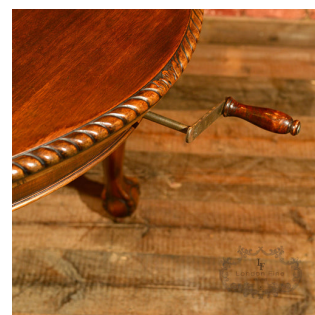

## Victorian Extending Dining Table, c.1900

### DESCRIPTION

Our Stock # LFA-1289 This is an antique, Victorian extending dining table dating to c.1900. The table is raised on substantial cabriole legs with good quality, deep relief acanthus leaf knee carvings gently tapering down into talon and ball feet with hidden castors. The top displays well with a slightly distressed finish edged with a gadrooned moulding above a plain frieze. The original winder locates through an aperture at one end and operates the smooth action of the extending mechanism. Two additional leaves, with good colour match, are available for a staged table extension turning the four seater into a six. A solid functional table with an aged finish delivered waxed, polished and ready for the home.