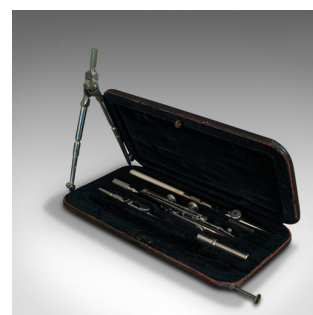

## DESCRIPTION

Our Stock # 18.6890

This is a vintage technical drawing set. A German, silver nickel architect or cartographer's instrument set by Riefler of Munich, dating to the early 20th century, circa 1930.

- Usefully petite instrument set
- Displaying a desirable aged patina
- Silver nickel instruments in good order
- Original carry case with minimal wear to corners
- Six piece set with compass and other tools
- Presented within a black, velvet lined tray
- The lid reads; 'Niehus Bros, Agents. C. Riefler, Nesselwang & München'
- Riefler maker's mark engraved upon compass

This is a quality vintage drawing set, ideal for the office desk or within a collection of scientific instruments. Delivered polished and ready for the enthusiast or collector.

Search [London Fine for #18.6890](#), or scan the QR code for more photos and details

## DIMENSIONS

Max Width: 14.5cm (5.75")

Max Depth: 7cm (2.75")

Max Height: 2cm (.75")

Find out more about Riefler here...