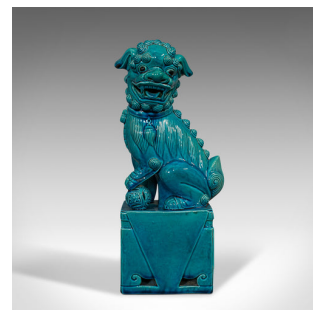

Vintage Dog Statue, Oriental, Ceramic, Dog of Fo, Ornament, Art Deco, Circa 1950

DESCRIPTION

Our Stock # 18.6880

This is a vintage dog statue. An Oriental, ceramic decorative 'Dog of Fo' ornament dating to the late Art Deco period, circa 1950.

- Radiant in superb cerulean blue
- Displays a desirable aged patina
- Ceramic in good order with rich colour and quality glaze
- Bold, sitting dog with overt Oriental influence
- Great detail to the face and exuberant coat
- Left paw raised upon a brocade ball
- Stood upon a square socle with scrolled tip recesses
- Stamped to the base with the number 080 and other marks

From the colour alone, this vintage dog statue draws the eye. Rich in colour and character in abundance, this late Art Deco piece is a fine addition to any collection or display area. Delivered polished and ready to show.

Search [London Fine for #18.6880](#), or scan the QR code for more photos and details

DIMENSIONS

Max Width: 15.5cm (6")

Max Depth: 13.5cm (5.25")

Max Height: 36.5cm (14.25")