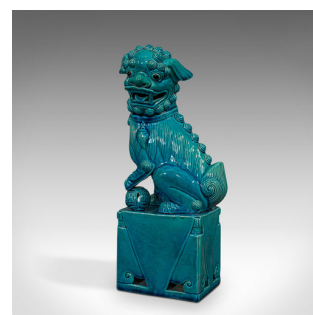

Vintage Dog Statue, Oriental, Ceramic, Dog of Fo, Ornament, Art Deco, Circa 1950

DESCRIPTION

Our Stock # 18.6880

This is a vintage dog statue. An Oriental, ceramic decorative 'Dog of Fo' ornament dating to the late Art Deco period, circa 1950.

- Radiant in superb cerulean blue
- Displays a desirable aged patina
- Ceramic in good order with rich colour and quality glaze
- Bold, sitting dog with overt Oriental influence
- Great detail to the face and exuberant coat
- Left paw raised upon a brocade ball
- Stood upon a square socle with scrolled tip recesses
- Stamped to the base with the number 080 and other marks

From the colour alone, this vintage dog statue draws the eye. Rich in colour and character in abundance, this late Art Deco piece is a fine addition to any collection or display area. Delivered polished and ready to show.

Search [London Fine for #18.6880](#), or scan the QR code for more photos and details

DIMENSIONS

Max Width: 15.5cm (6")

Max Depth: 13.5cm (5.25")

Max Height: 36.5cm (14.25")