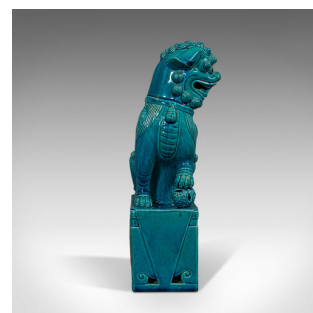

Vintage Dog Statue, Oriental, Ceramic, Dog of Fo, Ornament, Art Deco, Circa 1950

DESCRIPTION

Our Stock # 18.6880

This is a vintage dog statue. An Oriental, ceramic decorative 'Dog of Fo' ornament dating to the late Art Deco period, circa 1950.

- Radiant in superb cerulean blue
- Displays a desirable aged patina
- Ceramic in good order with rich colour and quality glaze
- Bold, sitting dog with overt Oriental influence
- Great detail to the face and exuberant coat
- Left paw raised upon a brocade ball
- Stood upon a square socle with scrolled tip recesses
- Stamped to the base with the number 080 and other marks

From the colour alone, this vintage dog statue draws the eye. Rich in colour and character in abundance, this late Art Deco piece is a fine addition to any collection or display area. Delivered polished and ready to show.

Search [London Fine for #18.6880](#), or scan the QR code for more photos and details

DIMENSIONS

Max Width: 15.5cm (6")

Max Depth: 13.5cm (5.25")

Max Height: 36.5cm (14.25")