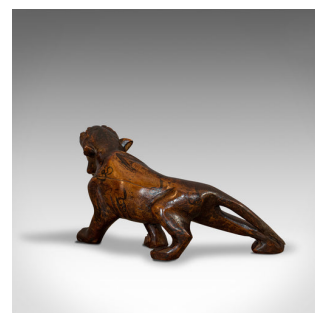

## Antique Carved Tiger, Asian, Teak, Decorative Statue, 20th Century, Circa 1920

**DESCRIPTION**

Our Stock # 18.6914

This is an antique carved tiger. An Asian, solid teak and bone decorative statue, dating to the early 20th century, circa 1920.

- A prowling, handcrafted *Panthera tigris*
- Displays a desirable aged patina
- Skilfully carved solid teak captures the powerful haunches with deep russet hues
- The eyes realised in amber-coloured glass
- Decorative markings adorn the lithe form
- Predatory fangs crafted from bone add contrast

This is a superb, charming antique carved tiger with high decorative appeal. Diminutive in size - ideal as desk ornamentation, or equally at home in a collector's cabinet. Delivered polished and ready for display.

Search [London Fine for #18.6914](#), or scan the QR code for more photos and details

**DIMENSIONS**

Max Width: 9.5cm (3.75")

Max Depth: 16.5cm (6.5")

Max Height: 8.5cm (3.25")

**LIST PRICE**

£485.00