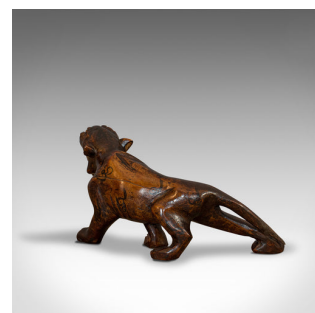

## Antique Carved Tiger, Asian, Teak, Decorative Statue, 20th Century, Circa 1920

**DESCRIPTION**

Our Stock # 18.6914

This is an antique carved tiger. An Asian, solid teak and bone decorative statue, dating to the early 20th century, circa 1920.

- A prowling, handcrafted *Panthera tigris*
- Displays a desirable aged patina
- Skilfully carved solid teak captures the powerful haunches with deep russet hues
- The eyes realised in amber-coloured glass
- Decorative markings adorn the lithe form
- Predatory fangs crafted from bone add contrast

This is a superb, charming antique carved tiger with high decorative appeal. Diminutive in size - ideal as desk ornamentation, or equally at home in a collector's cabinet. Delivered polished and ready for display.

Search [London Fine for #18.6914](#) , or scan the QR code for more photos and details

**DIMENSIONS**

Max Width: 9.5cm (3.75")

Max Depth: 16.5cm (6.5")

Max Height: 8.5cm (3.25")

**LIST PRICE**

£485.00