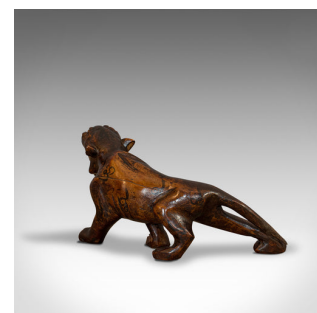

Antique Carved Tiger, Asian, Teak, Decorative Statue, 20th Century, Circa 1920

DESCRIPTION

Our Stock # 18.6914

This is an antique carved tiger. An Asian, solid teak and bone decorative statue, dating to the early 20th century, circa 1920.

- A prowling, handcrafted *Panthera tigris*
- Displays a desirable aged patina
- Skilfully carved solid teak captures the powerful haunches with deep russet hues
- The eyes realised in amber-coloured glass
- Decorative markings adorn the lithe form
- Predatory fangs crafted from bone add contrast

This is a superb, charming antique carved tiger with high decorative appeal. Diminutive in size - ideal as desk ornamentation, or equally at home in a collector's cabinet. Delivered polished and ready for display.

Search [London Fine for #18.6914](#) , or scan the QR code for more photos and details

DIMENSIONS

Max Width: 9.5cm (3.75")

Max Depth: 16.5cm (6.5")

Max Height: 8.5cm (3.25")

LIST PRICE

£485.00