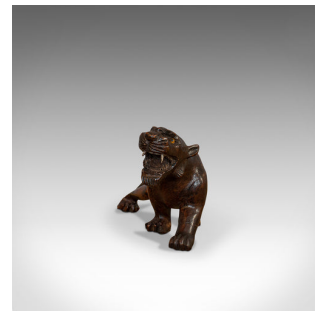

## Antique Carved Tiger, Asian, Teak, Decorative Statue, 20th Century, Circa 1920

**DESCRIPTION**

Our Stock # 18.6914

This is an antique carved tiger. An Asian, solid teak and bone decorative statue, dating to the early 20th century, circa 1920.

- A prowling, handcrafted *Panthera tigris*
- Displays a desirable aged patina
- Skilfully carved solid teak captures the powerful haunches with deep russet hues
- The eyes realised in amber-coloured glass
- Decorative markings adorn the lithe form
- Predatory fangs crafted from bone add contrast

This is a superb, charming antique carved tiger with high decorative appeal. Diminutive in size - ideal as desk ornamentation, or equally at home in a collector's cabinet. Delivered polished and ready for display.

Search [London Fine for #18.6914](#) , or scan the QR code for more photos and details

**DIMENSIONS**

Max Width: 9.5cm (3.75")

Max Depth: 16.5cm (6.5")

Max Height: 8.5cm (3.25")

**LIST PRICE**

£485.00