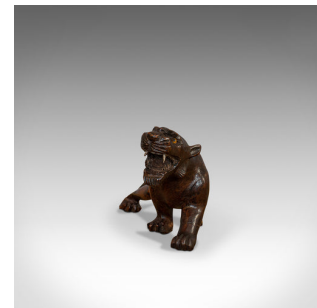

Antique Carved Tiger, Asian, Teak, Decorative Statue, 20th Century, Circa 1920

DESCRIPTION

Our Stock # 18.6914

This is an antique carved tiger. An Asian, solid teak and bone decorative statue, dating to the early 20th century, circa 1920.

- A prowling, handcrafted *Panthera tigris*
- Displays a desirable aged patina
- Skilfully carved solid teak captures the powerful haunches with deep russet hues
- The eyes realised in amber-coloured glass
- Decorative markings adorn the lithe form
- Predatory fangs crafted from bone add contrast

This is a superb, charming antique carved tiger with high decorative appeal. Diminutive in size - ideal as desk ornamentation, or equally at home in a collector's cabinet. Delivered polished and ready for display.

Search [London Fine for #18.6914](#) , or scan the QR code for more photos and details

DIMENSIONS

Max Width: 9.5cm (3.75")

Max Depth: 16.5cm (6.5")

Max Height: 8.5cm (3.25")

LIST PRICE

£485.00