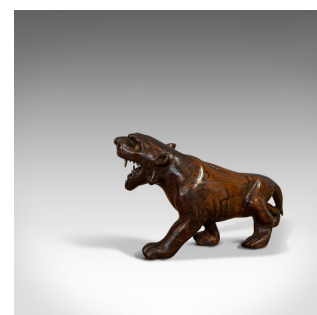

Antique Carved Tiger, Asian, Teak, Decorative Statue, 20th Century, Circa 1920

DESCRIPTION

Our Stock # 18.6914

This is an antique carved tiger. An Asian, solid teak and bone decorative statue, dating to the early 20th century, circa 1920.

- A prowling, handcrafted *Panthera tigris*
- Displays a desirable aged patina
- Skilfully carved solid teak captures the powerful haunches with deep russet hues
- The eyes realised in amber-coloured glass
- Decorative markings adorn the lithe form
- Predatory fangs crafted from bone add contrast

This is a superb, charming antique carved tiger with high decorative appeal. Diminutive in size - ideal as desk ornamentation, or equally at home in a collector's cabinet. Delivered polished and ready for display.

Search [London Fine for #18.6914](#) , or scan the QR code for more photos and details

DIMENSIONS

Max Width: 9.5cm (3.75")

Max Depth: 16.5cm (6.5")

Max Height: 8.5cm (3.25")

LIST PRICE

£485.00