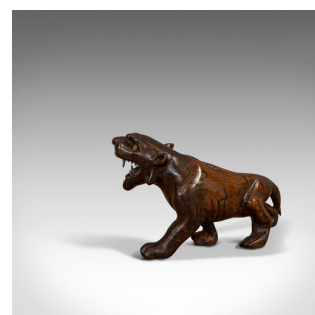

## Antique Carved Tiger, Asian, Teak, Decorative Statue, 20th Century, Circa 1920

**DESCRIPTION**

Our Stock # 18.6914

This is an antique carved tiger. An Asian, solid teak and bone decorative statue, dating to the early 20th century, circa 1920.

- A prowling, handcrafted *Panthera tigris*
- Displays a desirable aged patina
- Skilfully carved solid teak captures the powerful haunches with deep russet hues
- The eyes realised in amber-coloured glass
- Decorative markings adorn the lithe form
- Predatory fangs crafted from bone add contrast

This is a superb, charming antique carved tiger with high decorative appeal. Diminutive in size - ideal as desk ornamentation, or equally at home in a collector's cabinet. Delivered polished and ready for display.

Search [London Fine for #18.6914](#), or scan the QR code for more photos and details

**DIMENSIONS**

Max Width: 9.5cm (3.75")

Max Depth: 16.5cm (6.5")

Max Height: 8.5cm (3.25")

**LIST PRICE**

£485.00