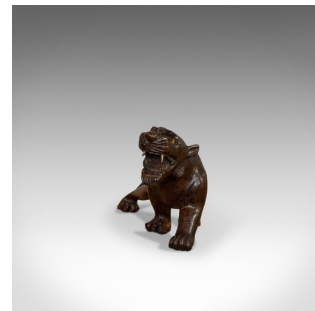

## Antique Carved Tiger, Asian, Teak, Decorative Statue, 20th Century, Circa 1920

**DESCRIPTION**

Our Stock # 18.6914

This is an antique carved tiger. An Asian, solid teak and bone decorative statue, dating to the early 20th century, circa 1920.

- A prowling, handcrafted *Panthera tigris*
- Displays a desirable aged patina
- Skilfully carved solid teak captures the powerful haunches with deep russet hues
- The eyes realised in amber-coloured glass
- Decorative markings adorn the lithe form
- Predatory fangs crafted from bone add contrast

This is a superb, charming antique carved tiger with high decorative appeal. Diminutive in size - ideal as desk ornamentation, or equally at home in a collector's cabinet. Delivered polished and ready for display.

Search [London Fine for #18.6914](#), or scan the QR code for more photos and details

**DIMENSIONS**

Max Width: 9.5cm (3.75")

Max Depth: 16.5cm (6.5")

Max Height: 8.5cm (3.25")

**LIST PRICE**

£485.00