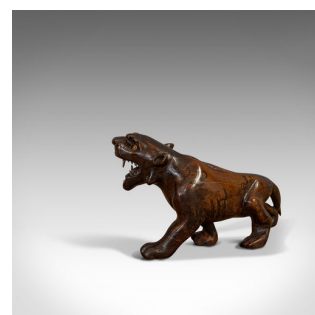

## Antique Carved Tiger, Asian, Teak, Decorative Statue, 20th Century, Circa 1920

**DESCRIPTION**

Our Stock # 18.6914

This is an antique carved tiger. An Asian, solid teak and bone decorative statue, dating to the early 20th century, circa 1920.

- A prowling, handcrafted *Panthera tigris*
- Displays a desirable aged patina
- Skilfully carved solid teak captures the powerful haunches with deep russet hues
- The eyes realised in amber-coloured glass
- Decorative markings adorn the lithe form
- Predatory fangs crafted from bone add contrast

This is a superb, charming antique carved tiger with high decorative appeal. Diminutive in size - ideal as desk ornamentation, or equally at home in a collector's cabinet. Delivered polished and ready for display.

Search [London Fine for #18.6914](#) , or scan the QR code for more photos and details

**DIMENSIONS**

Max Width: 9.5cm (3.75")

Max Depth: 16.5cm (6.5")

Max Height: 8.5cm (3.25")

**LIST PRICE**

£485.00