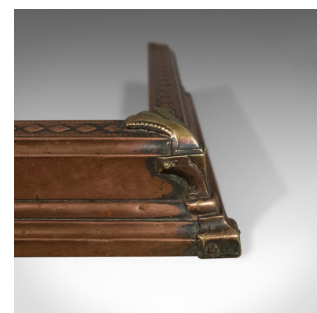

Antique Art Nouveau Fire Kerb, Victorian Fireside Fender, English Circa 1900

DESCRIPTION

Our Stock # 11.3490

This is an antique Art Nouveau fire kerb, Victorian fireside fender, English circa 1900.

- Beautifully pressed step form kerb
- Desirable patinated copper
- Attractive contrasting brass corner plates
- Running lozenge detail to the top
- Mid-sized, ideal for most installations

An attractive period piece. Solid joints and construction, delivered ready for the home.

Search [London Fine for #11.3490](#), or scan the QR code for more photos and details

DIMENSIONS

External:

Max Width: 119.5cm (47")

Max Depth: 36cm (14.25")

Max Height: 8cm (3.25")

Internal:

Max Width: 106cm (41.75")

Max Depth: 30cm (11.75")

Max Height: 8cm (3.25")