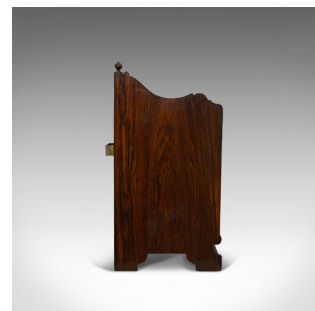

Antique Purdonium, English, Rosewood, Fireside, Cabinet, Edwardian, Circa 1910

DESCRIPTION

Our Stock # 18.6854

This is an antique purdonium. An English, rosewood fireside cabinet, dating to the Edwardian period, circa 1910.

- Unmarked, but of Gillows quality and bearing a serial number of 67856
- Displaying a desirable aged patina
- Delightful rosewood shows fine grain interest
- Rich caramel hues with lighter boxwood inlay
- Sinuously shaped upper gallery with arcading, topped by a pair of small finials
- Quarter shell inlay to top surface, bordering striking rosewood grains
- Field panel front door dressed with a drop pendant brass pull
- Exquisite marquetry with shell patera surrounded by leaf and foliate forms
- Door opens smoothly to show the generously sized coal or log bin
- Removable by way of drop handles, the bin shows desirable weathering
- Serpentine front apron meeting bracket feet to each corner

Search [London Fine for #18.6854](#) , or scan the QR code for more photos and details

DIMENSIONS

Max Width: 34cm (13.5")
 Max Depth: 31cm (12.25")
 Max Height: 59.5cm (23.5")
 Bin Width: 25cm (9.75")
 Bin Depth: 19.5cm (7.75")
 Bin Height: 27.5cm (10.75")