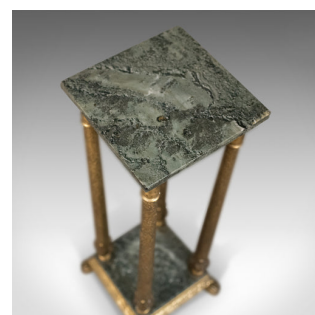

## French Antique Pedestal, Marbled Plant Stand, Ormolu, Circa 1900

**DESCRIPTION**

Our Stock # LFA-1782

This is a French antique pedestal, a marbled plant stand with ormolu, dating to c.1900.

- Raised on lion paw feet to shaped plinth
- Lower tier supporting four tapering columns
- Rising from acanthus leaf mounts
- Unusual textured ormolu finish
- Green Belgian marbled top in good order

A striking and elaborate, sturdy platform. Solid joints and construction, delivered ready for the home.

Search [London Fine](#) for #LFA-1782 or scan the QR code for more photos and details

**DIMENSIONS**

Max Width: 35cm (13.75")

Max Depth: 35cm (13.75")

Max Height: 86.5cm (34")