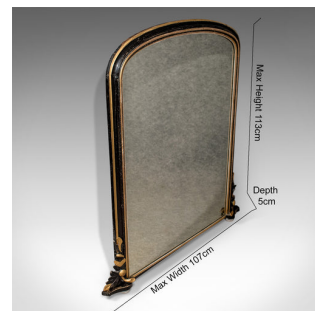

## Regency Antique Overmantle Mirror in Ebonised Giltwood Frame Circa 1820

**DESCRIPTION**

Our Stock # AAU-3440

This is a Regency antique overmantle mirror in an ebonised giltwood frame dating to the early 19th century c.1820.

- Highly desirable ebonised colour and patina to the giltwood frame
- Superb proportions in classical form
- Quality hand-carved wood foliate detailing to the lower flanks
- Dome form later mirror plate in very good order
- Rising from original china bun feet
- Provided with fittings ready to mount

**DIMENSIONS**

Max Width: 107cm (42.25")

Max Depth: 5cm (2")

Max Height: 113cm (44.5")