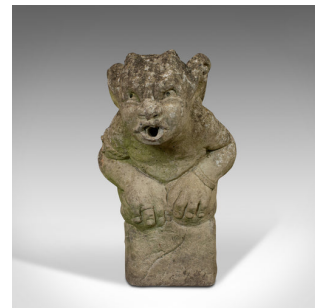

Vintage Gargoyle, English, Reconstituted Stone, Outdoor Ornament, Water Feature

DESCRIPTION

Our Stock # 18.6664

This is a vintage gargoyle. An English, reconstituted stone outdoor ornament with water feature, dating to the late 20th century, circa 1970.

- Add protection or charm to your outdoor space with this charming fellow
- Displays a desirable aged patina and fantastic weathering
- Reconstituted stone in good order
- Water spout from base to mouth, making it a true gargoyle
- The face carved in a jovial, demonic manner
- Caricature hands and feet offer a light-hearted take on the genre
- Marked to the rear '© DSL'

This is a superb vintage gargoyle, with a cheerful nature and suited to outdoor living high upon a wall or within an ornamental garden. Delivered ready for display.

Search [London Fine](#) for #18.6664 , or scan the [QR](#) code for more photos and details