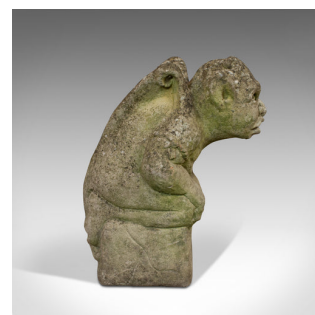

Vintage Gargoyle, English, Reconstituted Stone, Outdoor Ornament, Water Feature

DESCRIPTION

Our Stock # 18.6664

This is a vintage gargoyle. An English, reconstituted stone outdoor ornament with water feature, dating to the late 20th century, circa 1970.

- Add protection or charm to your outdoor space with this charming fellow
- Displays a desirable aged patina and fantastic weathering
- Reconstituted stone in good order
- Water spout from base to mouth, making it a true gargoyle
- The face carved in a jovial, demonic manner
- Caricature hands and feet offer a light-hearted take on the genre
- Marked to the rear '© DSL'

This is a superb vintage gargoyle, with a cheerful nature and suited to outdoor living high upon a wall or within an ornamental garden. Delivered ready for display.

Search [London Fine](#) for #18.6664 , or scan the [QR](#) code for more photos and details

DIMENSIONS

Max Width: 23cm (9")

Max Depth: 27cm (10.75")

Max Height: 37.5cm (14.75")