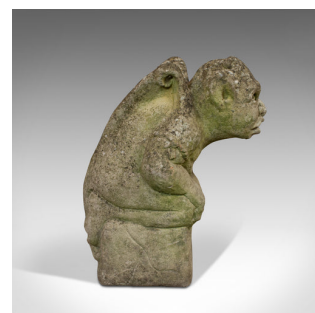

Vintage Gargoyle, English, Reconstituted Stone, Outdoor Ornament, Water Feature

DESCRIPTION

Our Stock # 18.6664

This is a vintage gargoyle. An English, reconstituted stone outdoor ornament with water feature, dating to the late 20th century, circa 1970.

- Add protection or charm to your outdoor space with this charming fellow
- Displays a desirable aged patina and fantastic weathering
- Reconstituted stone in good order
- Water spout from base to mouth, making it a true gargoyle
- The face carved in a jovial, demonic manner
- Caricature hands and feet offer a light-hearted take on the genre
- Marked to the rear '© DSL'

This is a superb vintage gargoyle, with a cheerful nature and suited to outdoor living high upon a wall or within an ornamental garden. Delivered ready for display.

Search [London Fine](#) for #18.6664 , or scan the [QR](#) code for more photos and details

DIMENSIONS

Max Width: 23cm (9")

Max Depth: 27cm (10.75")

Max Height: 37.5cm (14.75")