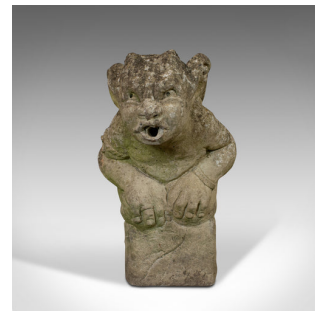

Vintage Gargoyle, English, Reconstituted Stone, Outdoor Ornament, Water Feature

DESCRIPTION

Our Stock # 18.6664

This is a vintage gargoyle. An English, reconstituted stone outdoor ornament with water feature, dating to the late 20th century, circa 1970.

- Add protection or charm to your outdoor space with this charming fellow
- Displays a desirable aged patina and fantastic weathering
- Reconstituted stone in good order
- Water spout from base to mouth, making it a true gargoyle
- The face carved in a jovial, demonic manner
- Caricature hands and feet offer a light-hearted take on the genre
- Marked to the rear '© DSL'

This is a superb vintage gargoyle, with a cheerful nature and suited to outdoor living high upon a wall or within an ornamental garden. Delivered ready for display.

Search [London Fine](#) for #18.6664 , or scan the [QR](#) code for more photos and details