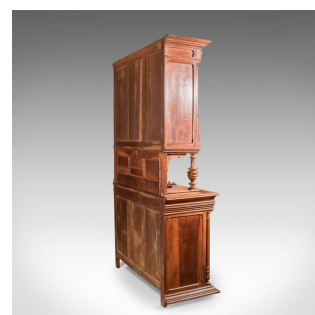

French Antique Show Cabinet, Victorian Cupboard Circa 1890

DESCRIPTION

Our Stock # 11.3469

This is an impressive French antique show cabinet dating to the late Victorian period c.1890.

- A fine and rare example in very good order
- Crafted in choice cuts of walnut
- Good colour and desirable grain interest
- Working locks and keys to the upper and lower cabinet doors
- Raised on inset feet to the wide lower moulding
- Imposing and practical - a fine statement item for any room of the home
- Separates into three sections for ease of installation

Lower Cabinet:

- Twin field panel doors with quartered raised moulding and fine central carved foliate interest

Search [London Fine for #11.3469](#) , or scan the QR code for more photos and details

DIMENSIONS

Max Width: 137cm (54")
Max Depth: 57cm (22.5")
Max Height: 234cm (92.25")