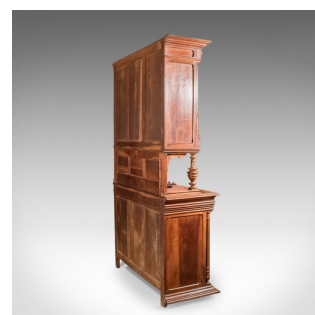

## French Antique Show Cabinet, Victorian Cupboard Circa 1890

### DESCRIPTION

Our Stock # 11.3469

This is an impressive French antique show cabinet dating to the late Victorian period c.1890.

- A fine and rare example in very good order
- Crafted in choice cuts of walnut
- Good colour and desirable grain interest
- Working locks and keys to the upper and lower cabinet doors
- Raised on inset feet to the wide lower moulding
- Imposing and practical - a fine statement item for any room of the home
- Separates into three sections for ease of installation

Lower Cabinet:

- Twin field panel doors with quartered raised moulding and fine central carved foliate interest

Search [London Fine for #11.3469](#) , or scan the QR code for more photos and details

### DIMENSIONS

- Max Width: 137cm (54")
- Max Depth: 57cm (22.5")
- Max Height: 234cm (92.25")