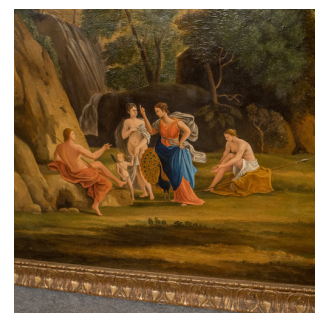

20th Century Painting, Oil on Canvas in Fine Gilt Frame, Figures in Landscape

**DESCRIPTION**

Our Stock # AAU-3460

This is a framed 20th century painting, oil on canvas of significant size mounted in a fine gilt frame.

- Classically painted demonstrating exceptional skill
- Created in the 18th-century European manner - unsigned
- Abundant interest from every angle - vibrant colour and artistry
- Richly layered oil on canvas
- Standing an impressive 5' 7" tall & just under 7' wide - certain to be a fine feature in any setting
- Framed in a quality gilt frame, complete with fixings ready to mount

A first class example of art, highly decorative and of classical appeal. Solid joints and construction. Delivered Waxed, polished and ready for the home.

Search [London Fine for #11.3460](#) , or scan the QR code for more photos and details