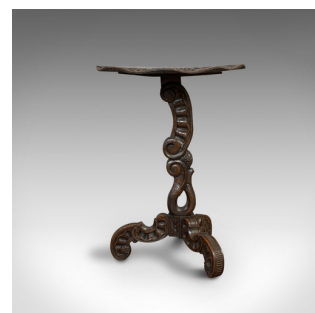

Pair Of Antique Side Tables, Asian, Elm, Occasional, Wine Stand, Victorian, 1900

DESCRIPTION

Our Stock # 18.6834

This is a pair of antique side tables. An Asian, Chinese elm carved occasional table or wine stand, dating to the late Victorian period, circa 1900.

- Superb carved tables with Oriental appeal
- Displaying a desirable aged patina
- Chinese elm shows deep russet hues and fine grain interest
- Hand-carved detail draws the eye
- Unusually shaped table edge with gently carved lily pad motif
- The top presents acanthus leaf detail
 - Supported on a scrolled column with foliate motif to centre, over a serpentine hollow below
- Squat cabriole tri-form legs with scrolled toes and decorative carvings

This is an attractive pair of antique side tables, with eye-catching hand carved detail. Well suited as wine, lamp or occasional tables and set to grace any room. Delivered waxed, polished and ready for the home.

Search [London Fine for #18.6834](#) , or scan the QR code for more photos and details

DIMENSIONS

- Max Width: 59cm (23.25")
- Max Depth: 59cm (23.25")
- Max Height: 78cm (30.75")
- Second Table Width: 60cm (23.5")
- Second Table Depth: 55cm (21.75")
- Second Table Height: 79cm (31")