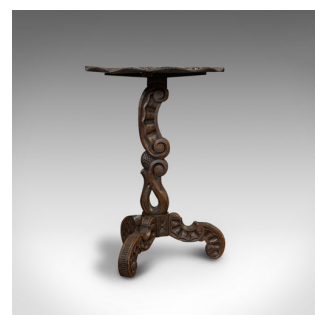

Pair Of Antique Side Tables, Asian, Elm, Occasional, Wine Stand, Victorian, 1900

DESCRIPTION

Our Stock # 18.6834

This is a pair of antique side tables. An Asian, Chinese elm carved occasional table or wine stand, dating to the late Victorian period, circa 1900.

- Superb carved tables with Oriental appeal
- Displaying a desirable aged patina
- Chinese elm shows deep russet hues and fine grain interest
- Hand-carved detail draws the eye
- Unusually shaped table edge with gently carved lily pad motif
- The top presents acanthus leaf detail
 - Supported on a scrolled column with foliate motif to centre, over a serpentine hollow below
- Squat cabriole tri-form legs with scrolled toes and decorative carvings

This is an attractive pair of antique side tables, with eye-catching hand carved detail. Well suited as wine, lamp or occasional tables and set to grace any room. Delivered waxed, polished and ready for the home.

Search [London Fine for #18.6834](#) , or scan the QR code for more photos and details

DIMENSIONS

- Max Width: 59cm (23.25")
- Max Depth: 59cm (23.25")
- Max Height: 78cm (30.75")
- Second Table Width: 60cm (23.5")
- Second Table Depth: 55cm (21.75")
- Second Table Height: 79cm (31")