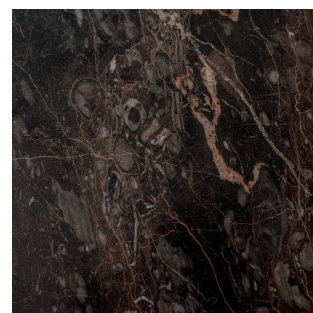

Mid-Century Coffee Table, French Gilt And Marble Circa 1960

DESCRIPTION

Our Stock # AAU-3455

This is a mid century coffee or magazine table, a French gilt & marble table with miniature, dating to c.1960.

- Attractive giltwood frame showing desirable neo-classical styling hints
- Rising from a mushroom foot into an elegant fluted tapering leg, capped with dome under foliate detailing
- Porcelain inset miniatures to the centre of each face
- Fine gesso moulding to the rails with ornate Italianate flower block caps
- Stunning marble upper slab, offering wonderful veining and rich colour, inset to a moulded edge
- Wonderful proportions and very versatile

Perfect for display or function. Solid joints and construction. Delivered waxed, polished and ready for the home.

Search [London Fine for #AAU-3455](#) or scan the QR code for more photos and details

DIMENSIONS