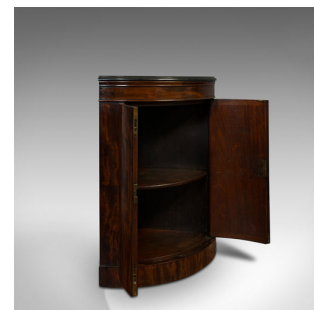

Antique Corner Cupboard, Mahogany, Bow Front, Floor Standing, Georgian, C.1780

DESCRIPTION

Our Stock # 18.6850

This is an antique corner cupboard. An English, mahogany and granite bow front, floor standing cabinet, dating to the late Georgian period, circa 1780.

- Floor-standing cabinet with pleasing bow front
- Displaying a desirable aged patina
- Georgian mahogany stocks show fine grain interest
- Rich russet hues beam beneath the wax polish finish
- Later, black granite surface rests against the cabinet top
- The bow front doors dressed with an inset, brass lined lock – key inoperable
- Slide catches to the left-hand door secure it in place
- Generously sized shelf to centre, ideal as a drinks cabinet or craft cupboard

This is a superb antique corner cupboard, with bow front. The floor-standing profile offers a useful, attractive purpose and will enhance any room. Solid joints and construction, delivered waxed, polished and ready for the home.

Search [London Fine for #18.6850](#), or scan the QR code for more photos and details

DIMENSIONS

Max Width: 68cm (26.75")

Max Depth: 50.5cm (20")

Max Height: 84cm (33")