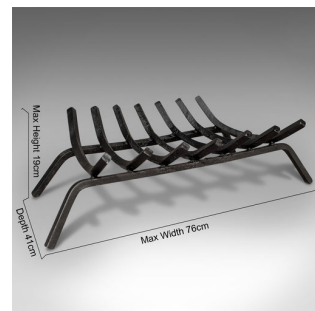

Antique Fire Basket, Free Standing Fireplace Iron Grate, Circa 1900

DESCRIPTION

Our Stock # 11.3383

This is an antique fire basket, a free-standing fireplace iron grate in iron dating to c.1900.

- Delightfully provincial basket design
- Suitable for all fuel types
- Offering medieval styling
- Cowhorn bow with pinched rear
- Easy to move for clean out
- In iron with black finish

An appealing and useful fire grate. Solid joints and construction, delivered ready for the home.

Search [London Fine for #11.3383](#), or scan the QR code for more photos and details

DIMENSIONS

Max Width: 76cm (30")

Max Depth: 41cm (16.25")

Max Height: 19cm (7.5")