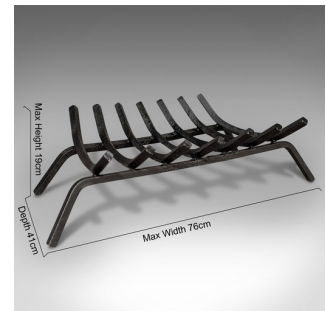

Antique Fire Basket, Free Standing Fireplace Iron Grate, Circa 1900

DESCRIPTION

Our Stock # 11.3383

This is an antique fire basket, a free-standing fireplace iron grate in iron dating to c.1900.

- Delightfully provincial basket design
- Suitable for all fuel types
- Offering medieval styling
- Cowhorn bow with pinched rear
- Easy to move for clean out
- In iron with black finish

An appealing and useful fire grate. Solid joints and construction, delivered ready for the home.

Search [London Fine for #11.3383](#), or scan the QR code for more photos and details

DIMENSIONS

Max Width: 76cm (30")

Max Depth: 41cm (16.25")

Max Height: 19cm (7.5")