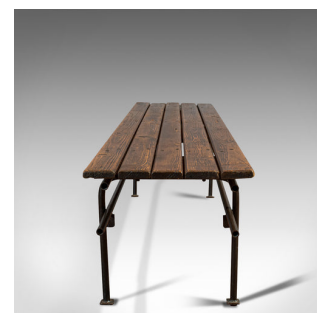

Large Vintage Draper's Bench, English, Pine, Steel, Industrial Seat, Circa 1940

DESCRIPTION

Our Stock # 18.6821

This is a large vintage draper's bench. An English, pine and steel long industrial seat, dating to the mid 20th century, circa 1940.

- Pleasing bench of generous size and tubular frame
- Displays a desirable aged patina
- Pine stiles show fine grain interest
- Rich caramel hues beam beneath the wax polish finish
- Raised upon a painted steel frame, with sinuous curved tubes and flat, square feet

This large vintage draper's bench is a fascinating example of mid-century industrial taste. Well suited for craft industries or sporting events, the proportions offer potential for many uses. Solid joints and construction, delivered waxed, polished and ready for the home.

Search [London Fine for #18.6821](#) , or scan the QR code for more photos and details

DIMENSIONS

Max Width: 212.5cm (83.75")

Max Depth: 42.5cm (16.75")

Max Height: 47cm (18.5")