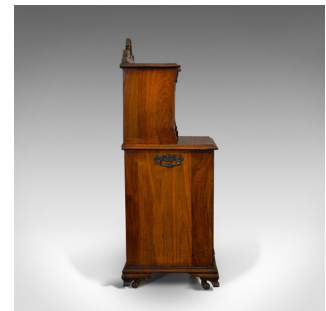

Antique Purdonium, English, Walnut, Fireside Bin, Cabinet, Victorian, Circa 1890

DESCRIPTION

Our Stock # 18.6824

This is an antique purdonium. An English, walnut fireside bin with unusual upper cabinet, dating to the late Victorian period, circa 1890.

- Superb antique cabinet for the grand fireplace
- Displays a desirable aged patina
- Select walnut shows fine grain interest
- Quality caramel hues presented beneath a wax polish finish
- Carved upstand with ornate scroll motif and quality scallop shell to the centre
- Arranged as a smaller cabinet over a traditional purdonium coal bin
- Both dressed with shaped iron handles with broad leaf detail
- Field panels with cockbeading add a dashing touch
- Pair of shaped handles to each side with scrolled backplates
- The removable bin suitable for logs, kindling and coal
- Standing upon shaped ogee bracket feet, with inset castors for ease of movement

Search [London Fine for #18.6824](#) , or scan the QR code for more photos and details

DIMENSIONS

Max Width: 41cm (16.25")
 Max Depth: 38cm (15")
 Max Height: 101cm (39.75")
 Coal Bin Width: 28.5cm (11.25")
 Coal Bin Depth: 20cm (7.75")
 Coal Bin Height: 29cm (11.5")