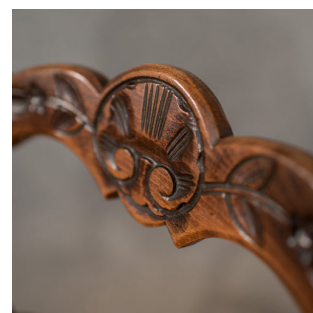

## Set of 4 Antique Dining Chairs in Dark Beech, French Country Kitchen Circa 1900

### DESCRIPTION

Our Stock # 11.3456

This is a set of four antique dining chairs in dark beech. French country kitchen chairs dating to the late 19th century c.1900.

- Well crafted country chairs with charm and character
- Attractive tones to the dark beech which display good grain interest
- Desirable rush seating in good order affording comfortable seating
- Decorative top rail over a pair of serpentine back supports
- Rising from cabriole legs united by a feature front stretcher
- Double box stretcher in traditional style
- Solid joints and construction - suitable for daily use