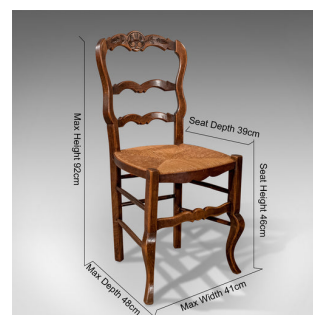

## Set of 4 Antique Dining Chairs in Dark Beech, French Country Kitchen Circa 1900

### DESCRIPTION

Our Stock # 11.3456

This is a set of four antique dining chairs in dark beech. French country kitchen chairs dating to the late 19th century c.1900.

- Well crafted country chairs with charm and character
- Attractive tones to the dark beech which display good grain interest
- Desirable rush seating in good order affording comfortable seating
- Decorative top rail over a pair of serpentine back supports
- Rising from cabriole legs united by a feature front stretcher
- Double box stretcher in traditional style
- Solid joints and construction - suitable for daily use

### DIMENSIONS

Max Width: 41cm (16.25")  
 Max Depth: 48cm (19")  
 Max Height: 92cm (36.25")  
 Seat Width: 41cm (16.25")  
 Seat Depth: 39cm (15.25")  
 Seat Height: 46cm (18")