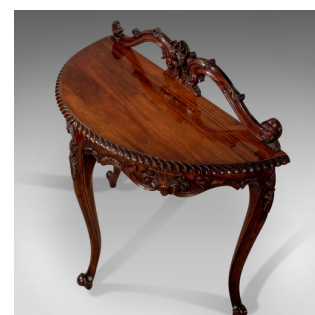

Demi-Lune Mahogany Console Table, Late 20th Century in the Regency Form

DESCRIPTION

Our Stock # 11.3450

This is an ornate demi-lune console table dating to the late 20th century in the Regency form.

- Displaying beautifully as a feature table
- Attractive mahogany with lustrous sheen
- Classic colour and a desirable grain
- Demi-lune form with 'pie-crust' edge
- Raised rear ornate moulding in sweeping foliate form
- Elevated on elegant cabriole legs with ball ankle
- Wonderful serpentine carved foliate theme to the frieze swag
- A glamorous feature table in very good condition

Solid joints and construction, delivered waxed, polished and ready for the home.

Search [London Fine for #11.3450](#) , or scan the QR code for more photos and details

DIMENSIONS

Max Width: 93cm (36.5")

Max Depth: 39cm (15.25")