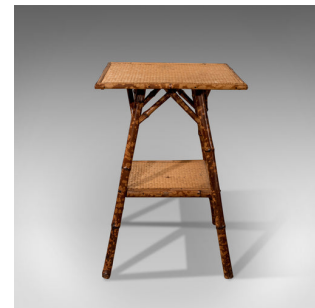

Late 19th Century Antique Bamboo Table, Oriental, Victorian Circa 1890

**DESCRIPTION**

Our Stock # 11.3227

This is a late-19th century antique bamboo table, an oriental Victorian lamp table dating to c.1890.

- Attractive two tier design
- Simple, elegant form raised on angled legs
- Lower platform acts as a stretcher for stability
- Original woven bamboo surfaces
- Pleasing original condition - classic Victorian bamboo
- Ideal as a lamp, side or display table

Versatile & practical. Solid joints and construction. Delivered waxed, polished and ready for the home.

Search [London Fine for #11.3227](#) , or scan the QR code for more photos and details

**DIMENSIONS**

Max Width: 44cm (17.25")

Max Depth: 43cm (17")

Max Height: 64cm (25.25")