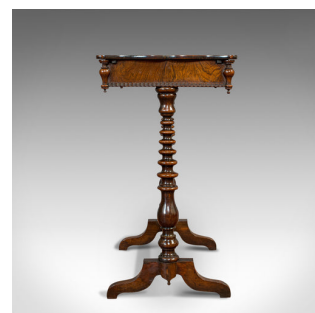

Antique Collector's Table, Walnut, Rosewood, Craft, Hobby Stand, Victorian, 1900

DESCRIPTION

Our Stock # 18.6944

This is an antique collector's table. An English, walnut and rosewood sliding craft or hobby stand, dating to the late Victorian period, circa 1900.

- Exquisite table with arresting grain interest
- Displays a desirable aged patina
- Bookmatched walnut top, of the highest quality
- Rosewood frame and legs show fine grain interest
- Rich, deep russet hues beneath the wax polish finish
- Serpentine sliding top opens to reveal saffron yellow interior
- Arranged with 6 compartments and 3 storage trays
- Each lid dressed with small wooden pulls and inlaid with mother of pearl
- Front fascia replete with working, inset lock, presented within a carved scroll detail
- Key present, in delightful Gothic revival taste
- Uprturned baluster corbels to each shoulder, with small drop pendant finials beneath

Search [London Fine for #18.6944](#) , or scan the QR code for more photos and details

DIMENSIONS

Max Width: 56.5cm (22.25")
 Max Depth: 41.5cm (16.25")
 Max Height: 75.5cm (29.75")
 Open Width: 91cm (35.75")