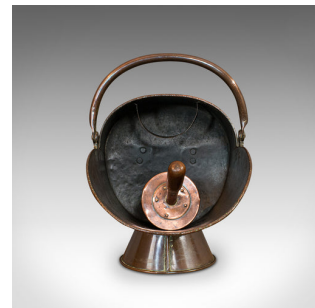

Antique Helmet Coal Scuttle, English, Copper, Fireside Bucket, Victorian, 1870

DESCRIPTION

Our Stock # 18.6847

This is an antique helmet coal scuttle. An English, copper fireside bucket, dating to the Victorian period, circa 1870.

- Attractive antique scuttle and companion scoop
- Displays a desirable aged patina
- Rich copper tones and hues – superb weathering and patination
- Coal scoop in matching style, with beech handle and displaying fine grain interest
- Generous loop handle with smaller handle to the rear
- The rear handle stamped with 18 and a stylised S
- Original scoop rest inside the bucket
- Raised upon a tapering circular stand

This is a charming antique helmet coal scuttle, set to add a dash to the fireplace. Delivered polished and ready for the fire side.

Search [London Fine for #18.6847](#) , or scan the QR code for more photos and details

DIMENSIONS

Max Width: 33cm (13")
 Max Depth: 53cm (20.75")
 Max Height: 36cm (14.25")
 Scoop Width: 13cm (5")
 Scoop Depth: 33cm (13")
 Scoop Height: 14.5cm (5.75")