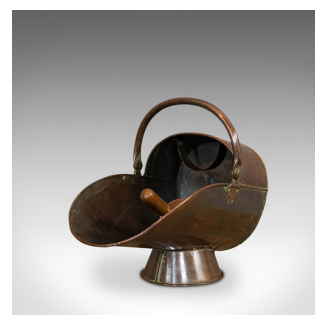

Antique Helmet Coal Scuttle, English, Copper, Fireside Bucket, Victorian, 1870

DESCRIPTION

Our Stock # 18.6847

This is an antique helmet coal scuttle. An English, copper fireside bucket, dating to the Victorian period, circa 1870.

- Attractive antique scuttle and companion scoop
- Displays a desirable aged patina
- Rich copper tones and hues – superb weathering and patination
- Coal scoop in matching style, with beech handle and displaying fine grain interest
- Generous loop handle with smaller handle to the rear
- The rear handle stamped with 18 and a stylised S
- Original scoop rest inside the bucket
- Raised upon a tapering circular stand

This is a charming antique helmet coal scuttle, set to add a dash to the fireplace. Delivered polished and ready for the fire side.

Search [London Fine for #18.6847](#) , or scan the QR code for more photos and details

DIMENSIONS

Max Width: 33cm (13")
 Max Depth: 53cm (20.75")
 Max Height: 36cm (14.25")
 Scoop Width: 13cm (5")
 Scoop Depth: 33cm (13")
 Scoop Height: 14.5cm (5.75")