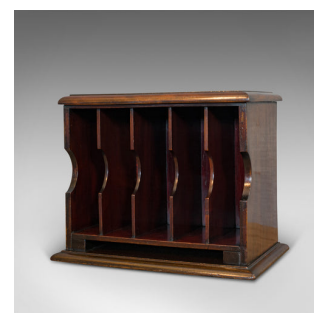

Antique Stationery Rack, Mahogany, Desk, Correspondence, Asprey London, C.1910

**DESCRIPTION**

Our Stock # 18.6938

This is an antique stationery rack. An English, flame mahogany desk correspondence or letter cabinet by Asprey of London, dating to the Edwardian period, circa 1910.

- Beautifully inlaid correspondence rack
- Displays a desirable aged patina
- Select flame mahogany catches the eye with fine grain interest
- Deep russet hues to the wax polish finish
- Boxwood inlay decorates the finely figured top with scallop shell motif
- Arranged as five letter racks over lower recess
- Striking inverse demi-lune form an appealing touch
- Stood upon a continuous plinth base
- Maker's mark to rear reads Asprey, London

This is a nicely presented antique stationery rack from the renowned Asprey of London. Delivered waxed, polished and ready for the desk top or sideboard.

Search [London Fine for #18.6938](#) , or scan the QR code for more photos and details