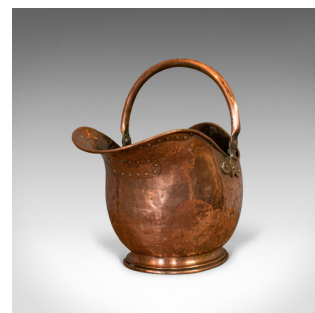

Antique Helmet Scuttle, Copper, Coal, Bucket, Fireside, Bin, Victorian, C.1880

**DESCRIPTION**

Our Stock # 18.6924

This is an antique helmet scuttle. An English, copper coal bucket or fireside bin, dating to the Victorian period, circa 1880.

- Delightful helmet shaped scuttle
- Displays a desirable aged patina
- Copper bucket shows rich colour and hand-shaped charm
- Rolled handle clasped by shaped brackets with rivet bonding
- Further bonding to rim and upper neck
- Shaped handle to rear with rounded pull over scrolled back plate ends
- Raised on a squat circular base with beaded finish

This is an attractive antique helmet scuttle, with rich copper hues to enhance the fire place in any home and suitable for all fuel types. Delivered polished and ready for the warmth of the fireside.

Search [London Fine for #18.6924](#) , or scan the QR code for more photos and details