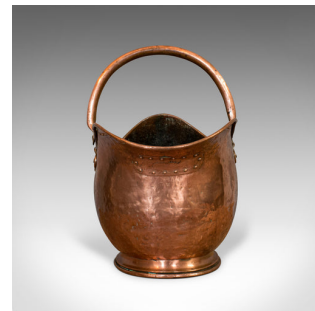

Antique Helmet Scuttle, Copper, Coal, Bucket, Fireside, Bin, Victorian, C.1880

**DESCRIPTION**

Our Stock # 18.6924

This is an antique helmet scuttle. An English, copper coal bucket or fireside bin, dating to the Victorian period, circa 1880.

- Delightful helmet shaped scuttle
- Displays a desirable aged patina
- Copper bucket shows rich colour and hand-shaped charm
- Rolled handle clasped by shaped brackets with rivet bonding
- Further bonding to rim and upper neck
- Shaped handle to rear with rounded pull over scrolled back plate ends
- Raised on a squat circular base with beaded finish

This is an attractive antique helmet scuttle, with rich copper hues to enhance the fire place in any home and suitable for all fuel types. Delivered polished and ready for the warmth of the fireside.

Search [London Fine for #18.6924](#) , or scan the QR code for more photos and details