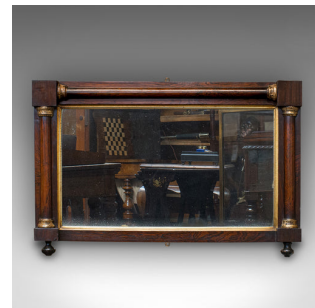

Antique Overmantel Mirror, English, Rosewood, Glass, Rectangular, Regency, 1820

DESCRIPTION

Our Stock # 18.6822

This is an antique overmantel mirror. An English, Rosewood and glass rectangular mirror, dating to the Regency period, circa 1820.

- Generously sized and pleasingly foxed
- Displaying a desirable aged patina
- Rosewood shows fine grain interest and rich russet hues
- Original, silvered mercury mirror plate with desirable light foxing
- Square section corners unite demi-lune columns with gilt gesso decorated capitols
- Mirror bevel finished in bright golden tones, framing the plate with its bright, clear reflection
- Two drop pendent finials adorn the lower corners
- Pair of small brass hanging loops for wall mounting

This is an attractive and desirably foxed antique overmantel mirror. With grand Regency appeal, select Rosewood and the original mirror plate, this is a desirable piece sure to enhance any wall. Delivered polished and ready for the wall.

Search [London Fine for #18.6822](#) , or scan the QR code for more photos and details

DIMENSIONS

- Max Width: 85.5cm (33.75")
- Max Depth: 5.5cm (2.25")
- Max Height: 56cm (22")
- Mirror Plate Width: 68cm (26.75")
- Mirror Plate Height: 37.5cm (14.75")