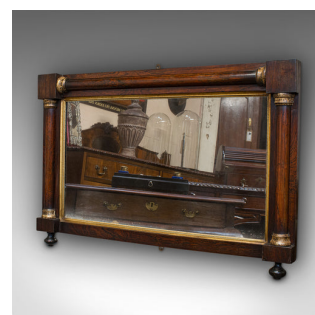

Antique Overmantel Mirror, English, Rosewood, Glass, Rectangular, Regency, 1820

DESCRIPTION

Our Stock # 18.6822

This is an antique overmantel mirror. An English, Rosewood and glass rectangular mirror, dating to the Regency period, circa 1820.

- Generously sized and pleasingly foxed
- Displaying a desirable aged patina
- Rosewood shows fine grain interest and rich russet hues
- Original, silvered mercury mirror plate with desirable light foxing
- Square section corners unite demi-lune columns with gilt gesso decorated capitols
- Mirror bevel finished in bright golden tones, framing the plate with its bright, clear reflection
- Two drop pendent finials adorn the lower corners
- Pair of small brass hanging loops for wall mounting

This is an attractive and desirably foxed antique overmantel mirror. With grand Regency appeal, select Rosewood and the original mirror plate, this is a desirable piece sure to enhance any wall. Delivered polished and ready for the wall.

Search [London Fine for #18.6822](#) , or scan the QR code for more photos and details

DIMENSIONS

- Max Width: 85.5cm (33.75")
- Max Depth: 5.5cm (2.25")
- Max Height: 56cm (22")
- Mirror Plate Width: 68cm (26.75")
- Mirror Plate Height: 37.5cm (14.75")