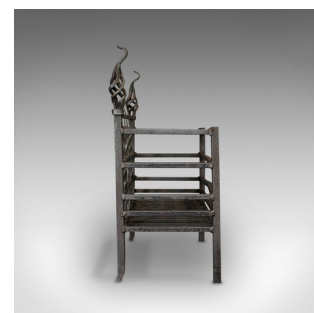

Antique Fire Basket, English, Cast Iron, Fireside Grate, Late Victorian, C.1900

DESCRIPTION

Our Stock # 18.6950

This is an antique fire basket. An English, cast iron fireside grate dating to the late Victorian period, circa 1900.

- Practical grate with fine details
- Displays a desirable aged patina
- Cast iron with good, consistent graphite finish
- Basket decorated with attractive pierced finials
- Front finished with appealing barley twist forms
- Raised upon four square section legs, the rears gently splayed

DIMENSIONS

Max Width: 47.5cm (18.75")
 Max Depth: 24cm (9.5")
 Max Height: 51.5cm (20.25")
 Internal Width: 43cm (17")
 Internal Depth: 19cm (7.5")
 Internal Height: 21cm (8.25")