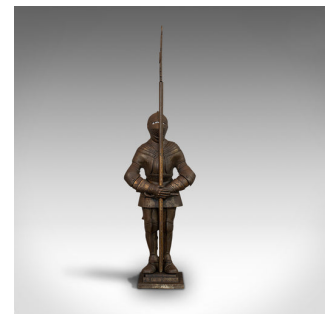

## Antique Fire Companion, English, Steel, Knight, Fireside Tools, Victorian, 1900

### DESCRIPTION

Our Stock # 18.6942

This is an antique fire companion. An English, steel medieval knight with a set of fireside tools, dating to the late Victorian period, circa 1900.

- A noble and highly appealing piece
- Displays a desirable aged patina
- Graphite-finished steel shows fine antique weathering
- Highly detailed figure with impressive medieval armour
- Held aloft, the poker with decorative crummet toaster
- Hearth brush and a pair of tongs sit neatly within the reverse of the knight
  - Standing at close to a metre tall with poker, the knight himself is 66cm (26") in height
- Presented upon a tiered, square plinth base

This is a superb antique fire companion, offering character and noble charm to the fireplace. Delivered polished and ready for the warmth of the fireside.

Search [London Fine for #18.6942](#) , or scan the QR code for more photos and details

### DIMENSIONS

Max Width: 27cm (10.75")

Max Depth: 16.5cm (6.5")

Max Height: 96.5cm (38")

Knight Height: 66cm (26")