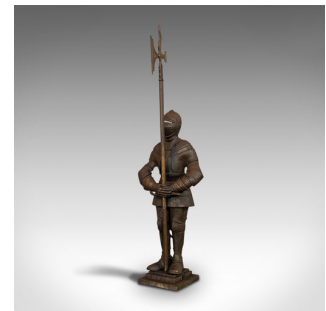

## Antique Fire Companion, English, Steel, Knight, Fireside Tools, Victorian, 1900

### DESCRIPTION

Our Stock # 18.6942

This is an antique fire companion. An English, steel medieval knight with a set of fireside tools, dating to the late Victorian period, circa 1900.

- A noble and highly appealing piece
- Displays a desirable aged patina
- Graphite-finished steel shows fine antique weathering
- Highly detailed figure with impressive medieval armour
- Held aloft, the poker with decorative crummet toaster
- Hearth brush and a pair of tongs sit neatly within the reverse of the knight
  - Standing at close to a metre tall with poker, the knight himself is 66cm (26") in height
- Presented upon a tiered, square plinth base

This is a superb antique fire companion, offering character and noble charm to the fireplace. Delivered polished and ready for the warmth of the fireside.

Search [London Fine for #18.6942](#) , or scan the QR code for more photos and details

### DIMENSIONS

Max Width: 27cm (10.75")

Max Depth: 16.5cm (6.5")

Max Height: 96.5cm (38")

Knight Height: 66cm (26")