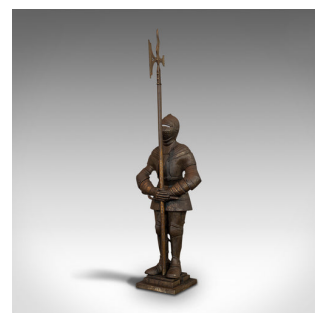

Antique Fire Companion, English, Steel, Knight, Fireside Tools, Victorian, 1900

DESCRIPTION

Our Stock # 18.6942

This is an antique fire companion. An English, steel medieval knight with a set of fireside tools, dating to the late Victorian period, circa 1900.

- A noble and highly appealing piece
- Displays a desirable aged patina
- Graphite-finished steel shows fine antique weathering
- Highly detailed figure with impressive medieval armour
- Held aloft, the poker with decorative crummet toaster
- Hearth brush and a pair of tongs sit neatly within the reverse of the knight
 - Standing at close to a metre tall with poker, the knight himself is 66cm (26") in height
- Presented upon a tiered, square plinth base

This is a superb antique fire companion, offering character and noble charm to the fireplace. Delivered polished and ready for the warmth of the fireside.

Search [London Fine for #18.6942](#), or scan the QR code for more photos and details

DIMENSIONS

Max Width: 27cm (10.75")

Max Depth: 16.5cm (6.5")

Max Height: 96.5cm (38")

Knight Height: 66cm (26")