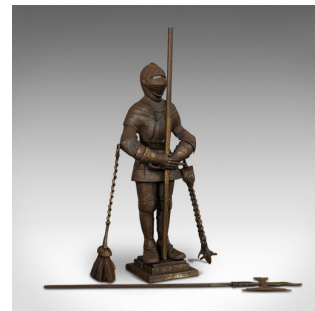

Antique Fire Companion, English, Steel, Knight, Fireside Tools, Victorian, 1900

DESCRIPTION

Our Stock # 18.6942

This is an antique fire companion. An English, steel medieval knight with a set of fireside tools, dating to the late Victorian period, circa 1900.

- A noble and highly appealing piece
- Displays a desirable aged patina
- Graphite-finished steel shows fine antique weathering
- Highly detailed figure with impressive medieval armour
- Held aloft, the poker with decorative crummet toaster
- Hearth brush and a pair of tongs sit neatly within the reverse of the knight
 - Standing at close to a metre tall with poker, the knight himself is 66cm (26") in height
- Presented upon a tiered, square plinth base

This is a superb antique fire companion, offering character and noble charm to the fireplace. Delivered polished and ready for the warmth of the fireside.

Search [London Fine for #18.6942](#), or scan the QR code for more photos and details

DIMENSIONS

Max Width: 27cm (10.75")

Max Depth: 16.5cm (6.5")

Max Height: 96.5cm (38")

Knight Height: 66cm (26")