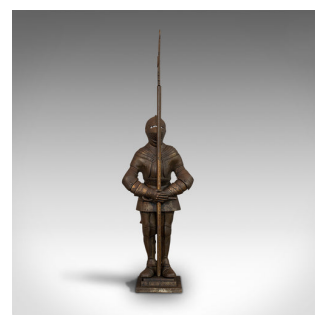

Antique Fire Companion, English, Steel, Knight, Fireside Tools, Victorian, 1900

DESCRIPTION

Our Stock # 18.6942

This is an antique fire companion. An English, steel medieval knight with a set of fireside tools, dating to the late Victorian period, circa 1900.

- A noble and highly appealing piece
- Displays a desirable aged patina
- Graphite-finished steel shows fine antique weathering
- Highly detailed figure with impressive medieval armour
- Held aloft, the poker with decorative crummet toaster
- Hearth brush and a pair of tongs sit neatly within the reverse of the knight
 - Standing at close to a metre tall with poker, the knight himself is 66cm (26") in height
- Presented upon a tiered, square plinth base

This is a superb antique fire companion, offering character and noble charm to the fireplace. Delivered polished and ready for the warmth of the fireside.

Search [London Fine for #18.6942](#), or scan the QR code for more photos and details

DIMENSIONS

Max Width: 27cm (10.75")

Max Depth: 16.5cm (6.5")

Max Height: 96.5cm (38")

Knight Height: 66cm (26")