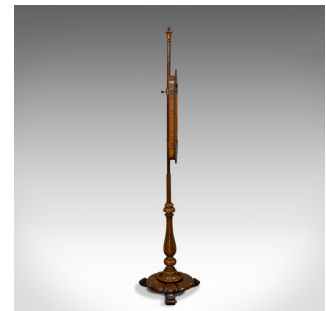

Antique Pole Screen, Rosewood, Needlepoint Tapestry, Fire Screen, Regency, 1820

DESCRIPTION

Our Stock # 18.6347

This is an antique pole screen. An English, Rosewood and needlepoint tapestry adjustable fire screen, dating to the Regency period, circa 1820.

- Superb Regency craftsmanship for the fireside
- Displays a desirable aged patina
- Select Rosewood shows fine grain interest and rich russet hues
- Quality needlepoint presented within clear, bright glass
- Stand topped with a small carved finial
- Sinuous scrolled carving to the frame and decorated with leaf motif
- Flower head carvings add an extra flourish
- The needlepoint tapestry in foliate wreath form with brightly coloured petals
- Adjustable screen height within a range of 71cm (28")
- Raised upon an eye-catching carved foliate stand with gently chamfered forms
- Long foliate baluster support with acanthus bulb terminus

Search [London Fine for #18.6347](#) , or scan the QR code for more photos and details

DIMENSIONS

- Max Width: 36cm (14.25")
- Max Depth: 33cm (13")
- Max Height: 148cm (58.25")
- Screen Width: 45.5cm (18")
- Screen Height: 51cm (20")
- Screen Height Adjustment: 71cm (28")