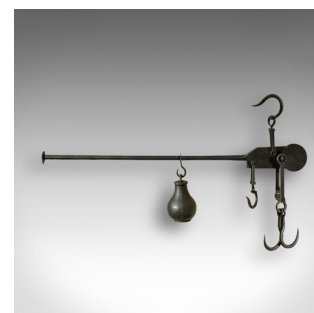

Antique Decorative Butcher's Steelyard, English, Iron, Weighing Instrument, 1800

DESCRIPTION

Our Stock # 18.6594

This is an antique decorative butcher's steelyard. An English, cast iron weighing instrument, dating to the late 18th century, circa 1800.

- Decorative hanging piece with countryside appeal
- Displays a desirable aged patina
- Cast iron presented with a good consistent graphite finish
- Sliding hook for adjustment of balance weight
- Offered with a weight of 1.78kg (3.9lb)

This is a fascinating antique decorative butcher's steelyard, with Georgian industrial appeal and a quality finish. Delivered polished and ready for display.

Search [London Fine for #18.6594](#), or scan the QR code for more photos and details

DIMENSIONS

Max Width: 7.5cm (3")

Max Depth: 67cm (26.5")

Max Hanging Height: 37cm (14.5")

Weight Width: 7.5cm (3")

Weight Depth: 7.5cm (3")

Weight Height: 13cm (5")