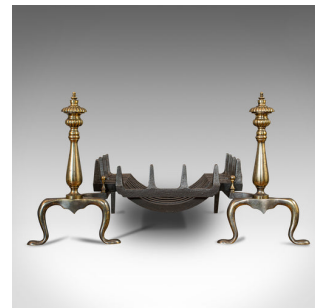

Vintage Fireplace, English, Cast Iron Fire Grate, Steel Andirons, Art Deco, 1940

**DESCRIPTION**

Our Stock # 18.6954

This is a vintage fireplace. An English, cast iron fire grate with nickled steel andirons, dating to the Art Deco period, circa 1940.

- Attractive fireside set with sinuous curves
- Displays a desirable aged patina
- Cast iron fire grate with consistent graphite finish throughout
- Eye-catching fire dogs with nickled steel finish offering bright reflective tones
- Serpentine dished grate with spiked top
- Raised upon a dashing pair of of andirons
- Featuring bulbous posts capped with tiered finials
- Curved arms dressed with small bronzed balusters, adding contrast

This is a charming decorative vintage fireplace, with quality finish and appealing, sinuous forms. Suitable for all fuel types. Delivered polished and ready for the fire side.

Search [London Fine for #18.6954](#) , or scan the QR code for more photos and details