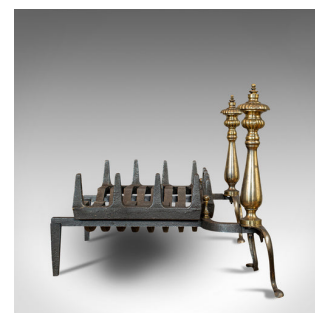

Vintage Fireplace, English, Cast Iron Fire Grate, Steel Andirons, Art Deco, 1940

DESCRIPTION

Our Stock # 18.6954

This is a vintage fireplace. An English, cast iron fire grate with nickled steel andirons, dating to the Art Deco period, circa 1940.

- Attractive fireside set with sinuous curves
- Displays a desirable aged patina
- Cast iron fire grate with consistent graphite finish throughout
- Eye-catching fire dogs with nickled steel finish offering bright reflective tones
- Serpentine dished grate with spiked top
- Raised upon a dashing pair of of andirons
- Featuring bulbous posts capped with tiered finials
- Curved arms dressed with small bronzed balusters, adding contrast

This is a charming decorative vintage fireplace, with quality finish and appealing, sinuous forms. Suitable for all fuel types. Delivered polished and ready for the fire side.

Search [London Fine for #18.6954](#) , or scan the QR code for more photos and details