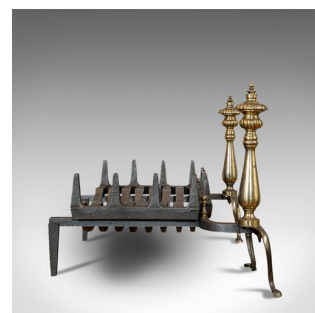

Vintage Fireplace, English, Cast Iron Fire Grate, Steel Andirons, Art Deco, 1940

**DESCRIPTION**

Our Stock # 18.6954

This is a vintage fireplace. An English, cast iron fire grate with nickled steel andirons, dating to the Art Deco period, circa 1940.

- Attractive fireside set with sinuous curves
- Displays a desirable aged patina
- Cast iron fire grate with consistent graphite finish throughout
- Eye-catching fire dogs with nickled steel finish offering bright reflective tones
- Serpentine dished grate with spiked top
- Raised upon a dashing pair of of andirons
- Featuring bulbous posts capped with tiered finials
- Curved arms dressed with small bronzed balusters, adding contrast

This is a charming decorative vintage fireplace, with quality finish and appealing, sinuous forms. Suitable for all fuel types. Delivered polished and ready for the fire side.

Search [London Fine for #18.6954](#) , or scan the QR code for more photos and details