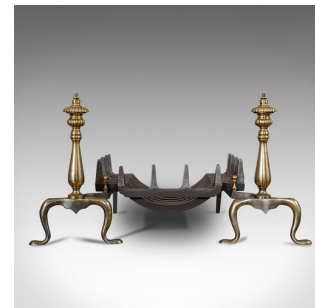

Vintage Fireplace, English, Cast Iron Fire Grate, Steel Andirons, Art Deco, 1940

DESCRIPTION

Our Stock # 18.6954

This is a vintage fireplace. An English, cast iron fire grate with nickled steel andirons, dating to the Art Deco period, circa 1940.

- Attractive fireside set with sinuous curves
- Displays a desirable aged patina
- Cast iron fire grate with consistent graphite finish throughout
- Eye-catching fire dogs with nickled steel finish offering bright reflective tones
- Serpentine dished grate with spiked top
- Raised upon a dashing pair of of andirons
- Featuring bulbous posts capped with tiered finials
- Curved arms dressed with small bronzed balusters, adding contrast

This is a charming decorative vintage fireplace, with quality finish and appealing, sinuous forms. Suitable for all fuel types. Delivered polished and ready for the fire side.

Search [London Fine for #18.6954](#) , or scan the QR code for more photos and details

DIMENSIONS

- Max Width: 79cm (31")
- Max Depth: 47.5cm (18.75")
- Max Height: 42cm (16.5")
- Basket Width: 45cm (17.75")
- Basket Depth: 30.5cm (12")
- Basket Height: 17cm (6.75")
- Andirons Width: 25cm (9.75")
- Andirons Depth: 47.5cm (18.75")
- Andirons Height: 42cm (16.5")