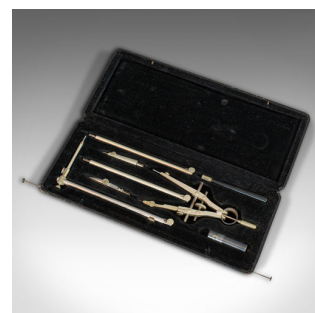

Vintage Drawing Set, German, Architect, Cartographer, Tools, Lotter, Circa 1950

DESCRIPTION

Our Stock # 18.6797

This is a vintage technical drawing set. A German, silver nickel set of architect or cartographer's tools by Lotter, dating to the mid 20th century, circa 1950.

- Quality German precision instruments
- Displays a desirable aged patina
- Silver nickel tools in good order
- Presented within a textured carry case
- Set comprising 8 pieces
- Spring bow compass, extendable beam compass and accessories
- Set within a black, velvet lined tray
- Maker's marks to case lid and instruments

This is a high quality vintage technical drawing set, as good to use today as it was 70 years ago. Delivered ready for the desk top.

Search [London Fine for #18.6797](#) , or scan the QR code for more photos and details

DIMENSIONS

Max Width: 27cm (10.75")

Max Depth: 11.5cm (4.5")

Max Height: 2.5cm (1")

LIST PRICE

£285.00