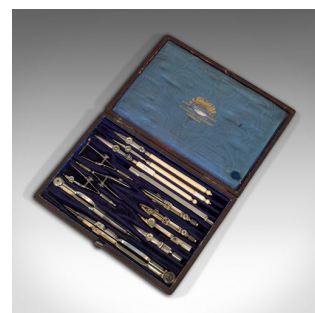

Antique Technical Drawing Set, Cartographer, Architect, Harling of London, 1900

DESCRIPTION

Our Stock # 18.6900

This is an antique technical drawing set. An English, silver nickel cartographer's or architect's set by Harling of London, dating to the late Victorian period, circa 1900.

- Comprehensive, late Victorian precision instrument case
- Displays a desirable aged patina - small loss to silk lining
- Silver nickel tools with small, well finished adjustable vernier
- Shaped celluloid handles to the ruling pens
- Set within a striking navy blue, velvet-lined tray
- The interior lid in a lighter blue silk with maker's mark in gold tooling
- 13 pieces from a pair of compass to four trammel points
- Unmarked name plaque to the exterior
- Maker's mark reads W.H. Harling, Mathematical Instrument Manufacturer
- States the address of 47 Finsbury Pavement, London
- Ruling pen handles delicately stamped with Harling

Search [London Fine for #18.6900](#) , or scan the QR code for more photos and details

DIMENSIONS

Max Width: 20cm (7.75")

Max Depth: 14cm (5.5")

Max Height: 2.5cm (1")