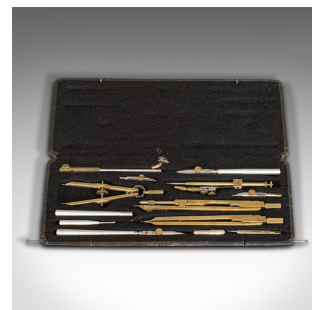

## Antique Drawing Instrument Set, German, Cartographer, Technical, Richter, C.1910

### DESCRIPTION

Our Stock # 18.6896

This is an antique drawing instrument set. A German, brass cartographer's or architect's technical drawing set, by Richter, dating to the Edwardian period, circa 1910.

- Nicely presented set of instruments
- Displays a desirable aged patina
- Brass and silver nickel tools offer contrasting tones
- Set within a black, baize-lined case
- 13 pieces comprising tools and accessories
- Pair of brass compass with appealing lever arm folding mechanism
- Spring-bow compass with pleasing geometric aesthetic
- Maker's mark to case lid for Präcision, by Richter and set number of P VII

This is an attractive and collectable antique drawing instrument set, by Richter of Germany. Quality brass and silver nickel instruments beam against the baize lining. Delivered polished and ready for the desk or within a collection.