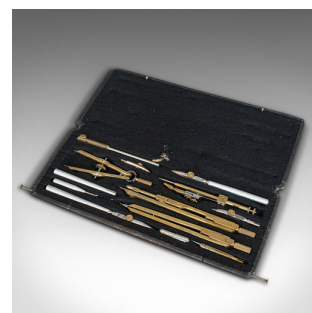

## Antique Drawing Instrument Set, German, Cartographer, Technical, Richter, C.1910

### DESCRIPTION

Our Stock # 18.6896

This is an antique drawing instrument set. A German, brass cartographer's or architect's technical drawing set, by Richter, dating to the Edwardian period, circa 1910.

- Nicely presented set of instruments
- Displays a desirable aged patina
- Brass and silver nickel tools offer contrasting tones
- Set within a black, baize-lined case
- 13 pieces comprising tools and accessories
- Pair of brass compass with appealing lever arm folding mechanism
- Spring-bow compass with pleasing geometric aesthetic
- Maker's mark to case lid for Präcision, by Richter and set number of P VII

This is an attractive and collectable antique drawing instrument set, by Richter of Germany. Quality brass and silver nickel instruments beam against the baize lining. Delivered polished and ready for the desk or within a collection.