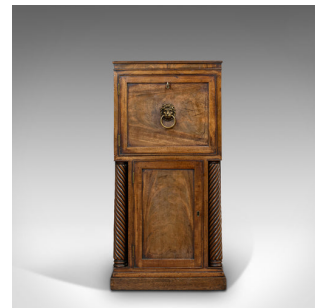

Tall, Antique, Pair of, Side Cabinets, English, Mahogany, Nightstand, Regency

DESCRIPTION

Our Stock # 18.6926

This is a tall antique pair of side cabinets. An English, flame mahogany nightstand, dating to the Regency period, circa 1820.

- Striking pair of side cabinets to enhance any room of a fine home
- Displaying a desirable aged patina with wonderfully faded figuring
- Flame mahogany shows fine grain interest
- Deep caramel hues entice beneath the wax polish finish
- Gently tapering profile with square top over pedestal lower
- Pair of cabinet doors with field panel finish
- Dressed with charming lion's masque drop handles with rolled hoops
- Four, matched and working brass-lined locks – key present
- Upper cabinet arranged with an adjustable shelf to interior
- Impressively carved, spiral half-column decoration to base
- Raised upon a tiered plinth base

Search [London Fine for #18.6926](#) , or scan the QR code for more photos and details

DIMENSIONS

Max Width: 47.5cm (18.75")

Max Depth: 36cm (14.25")

Max Height: 95.5cm (37.5")