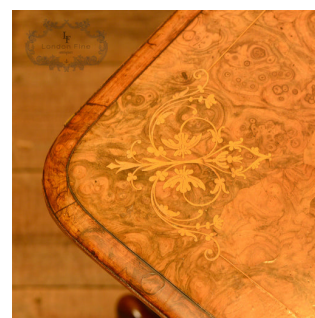

Victorian Burr Walnut Fold Over Card Table, c.1840

DESCRIPTION

Our Stock # LFA-1292 This is an antique, Victorian fold over card table dating to c.1840. The top surface of this table really is a delight: Book matched and quartered burr walnut displays wonderfully with rich honey tones and a fine antique patina. Inlaid with classical garlands to each corner in boxwood and strung to unite them, it creates a subtle border out to the moulded edge detail. Beneath the top a burr walnut apron supports the top that twists then unfolds on the original brass hinges revealing an aged baize, tooled interior over a mahogany lined recess in which to store playing cards, coasters and alike. Raised on the original white ceramic castors, four carved cabriole legs, featuring sinuous moulding detail, sweep into scrolled toes and are united by a turned and tapered stretcher around a central bulb featuring a carved rosette detail. The tapered column supports with lower, flared foliate detail support the fold over top. Beneath the columns, inverted finials complete the extravagant Victorian look and passion for adornment. A fine table, solid joints and construction, delivered, waxed, polished and ready for the home.

Search [London Fine](#) for #LFA-1292 or scan the QR code for more photos and details

DIMENSIONS

Max Width: 96cm (37.75")
 Closed Depth: 48.5cm (19")
 Opening to: 95cm (37.5")
 Max Height: 71cm (28")