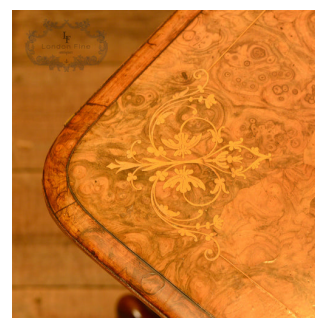

## Victorian Burr Walnut Fold Over Card Table, c.1840

### DESCRIPTION

Our Stock # LFA-1292 This is an antique, Victorian fold over card table dating to c.1840. The top surface of this table really is a delight: Book matched and quartered burr walnut displays wonderfully with rich honey tones and a fine antique patina. Inlaid with classical garlands to each corner in boxwood and strung to unite them, it creates a subtle border out to the moulded edge detail. Beneath the top a burr walnut apron supports the top that twists then unfolds on the original brass hinges revealing an aged baize, tooled interior over a mahogany lined recess in which to store playing cards, coasters and alike. Raised on the original white ceramic castors, four carved cabriole legs, featuring sinuous moulding detail, sweep into scrolled toes and are united by a turned and tapered stretcher around a central bulb featuring a carved rosette detail. The tapered column supports with lower, flared foliate detail support the fold over top. Beneath the columns, inverted finials complete the extravagant Victorian look and passion for adornment. A fine table, solid joints and construction, delivered, waxed, polished and ready for the home.